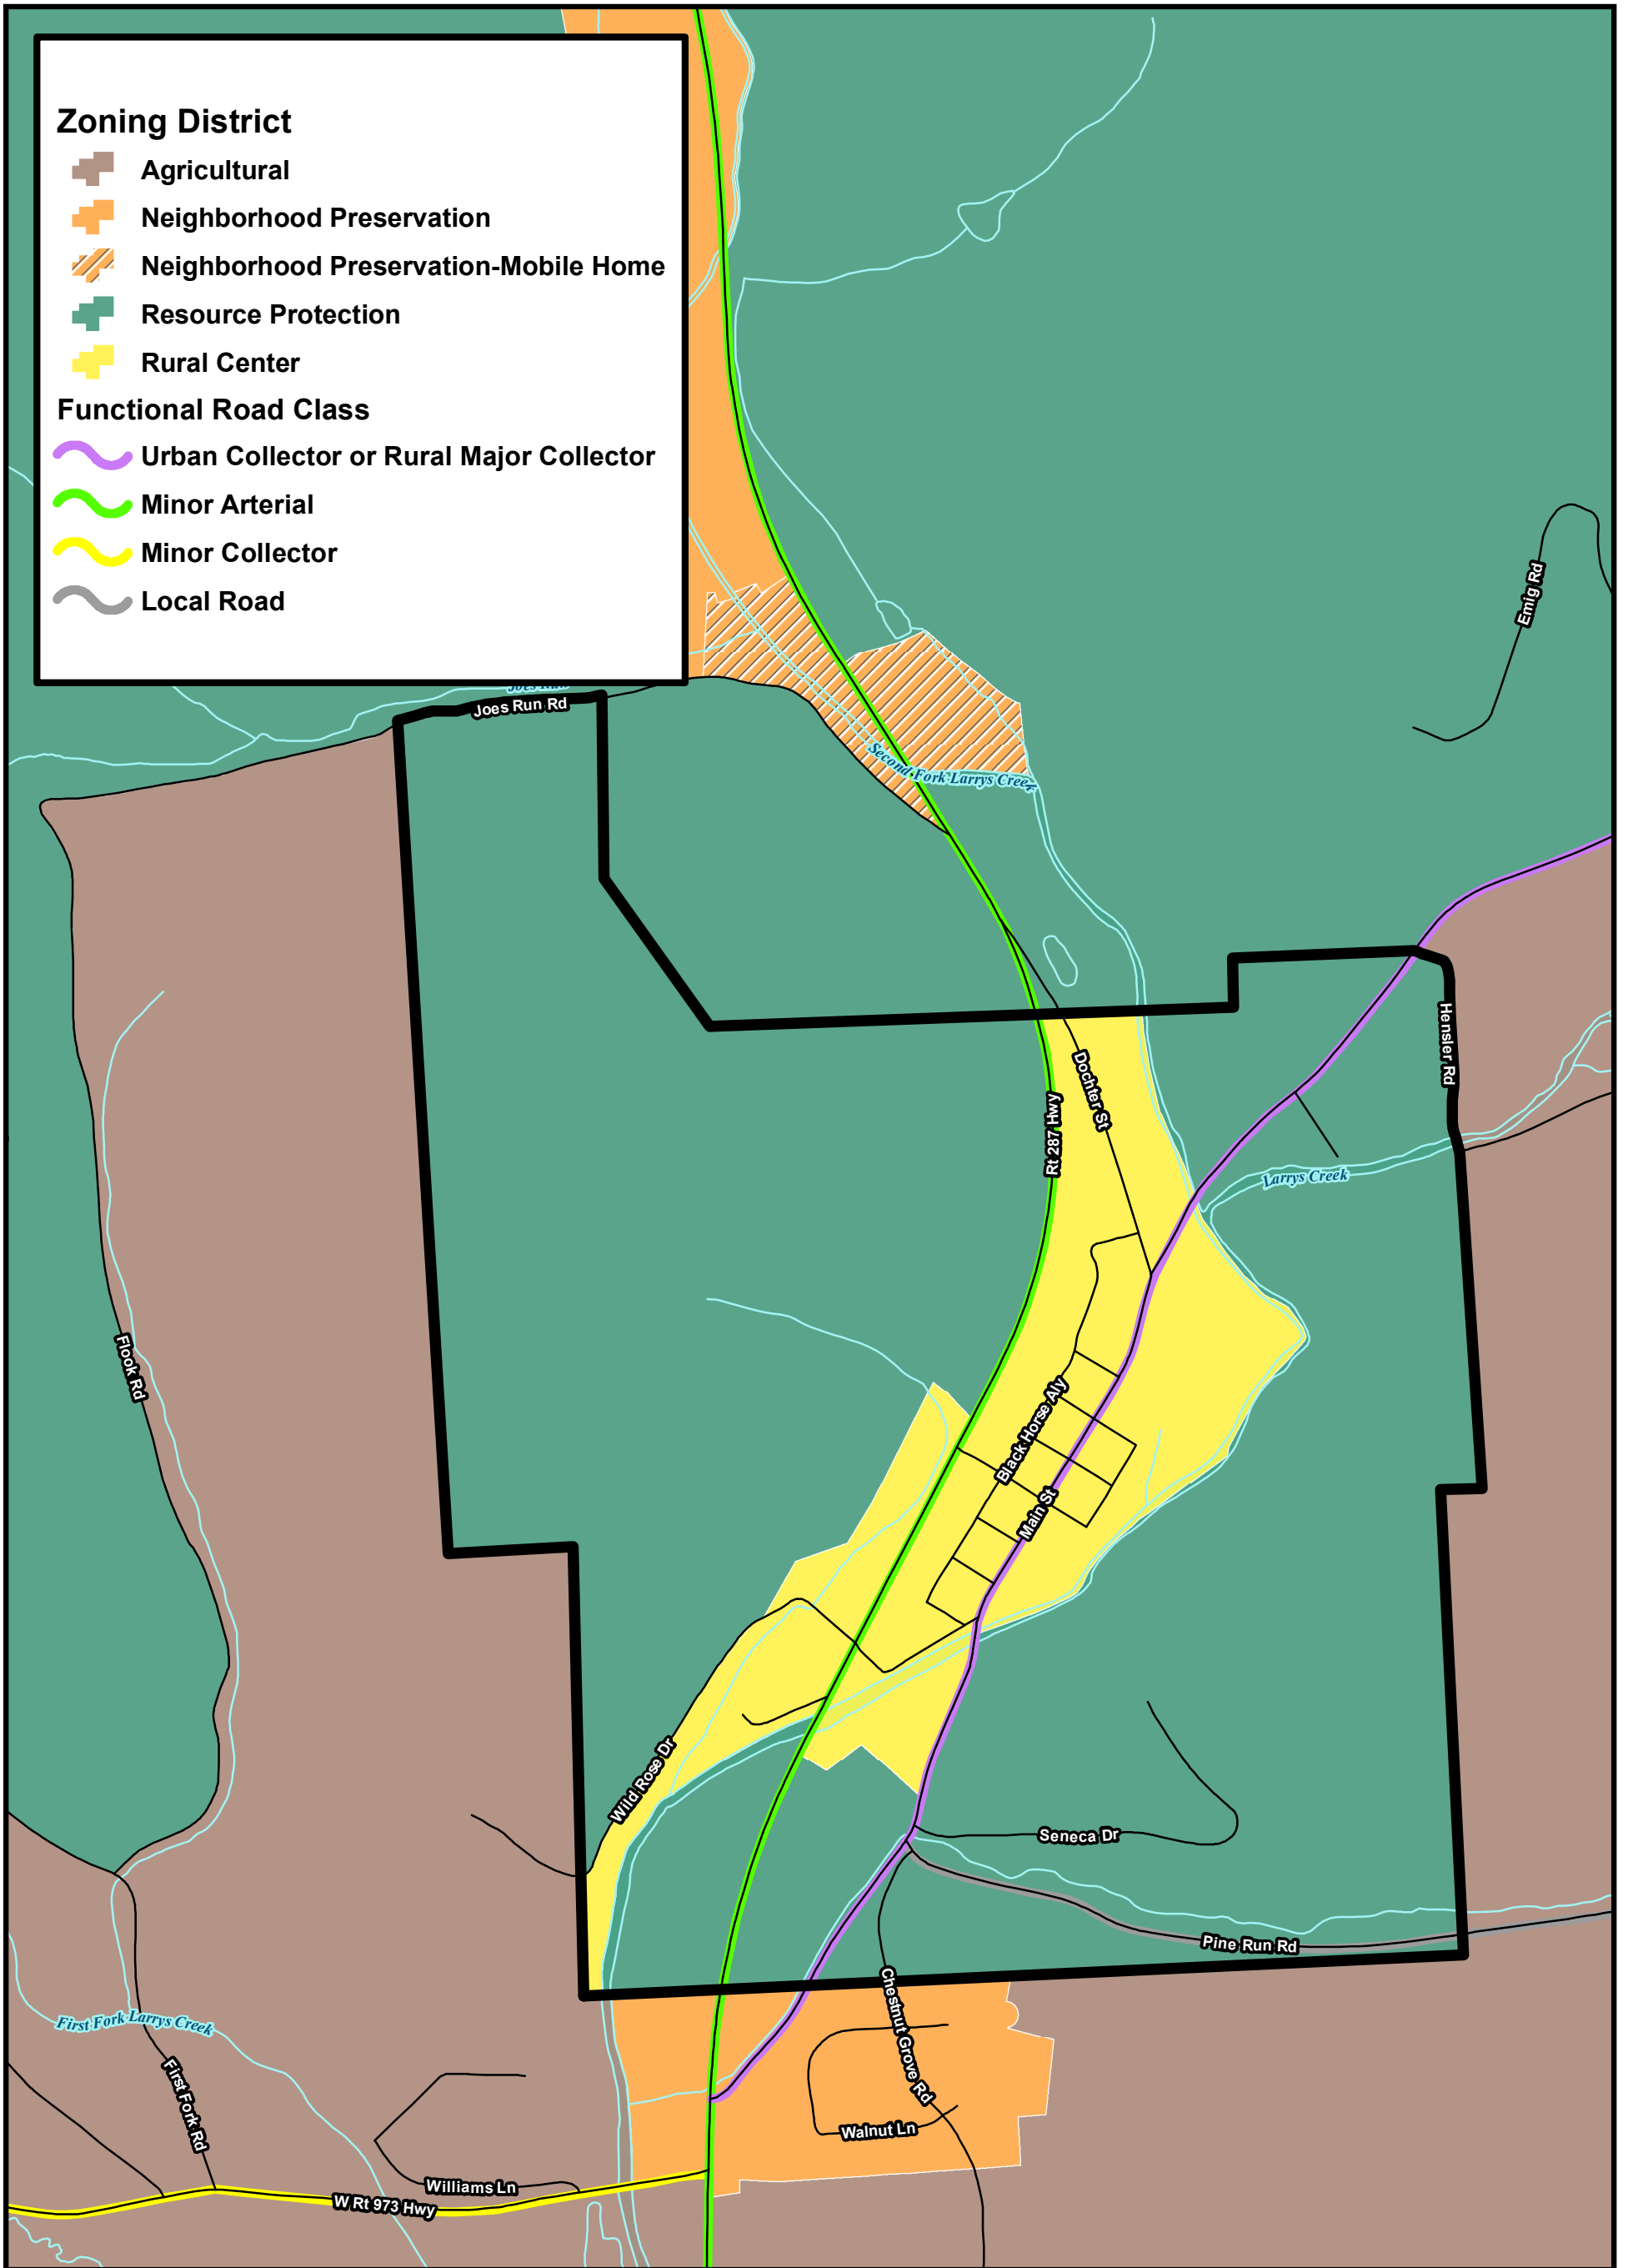

**Zoning District**

-  Agricultural
-  Neighborhood Preservation
-  Neighborhood Preservation-Mobile Home
-  Resource Protection
-  Rural Center

**Functional Road Class**

-  Urban Collector or Rural Major Collector
-  Minor Arterial
-  Minor Collector
-  Local Road

# Salladasburg Boro. Zoning

*Lycoming County, PA*

1 inch = 750 feet