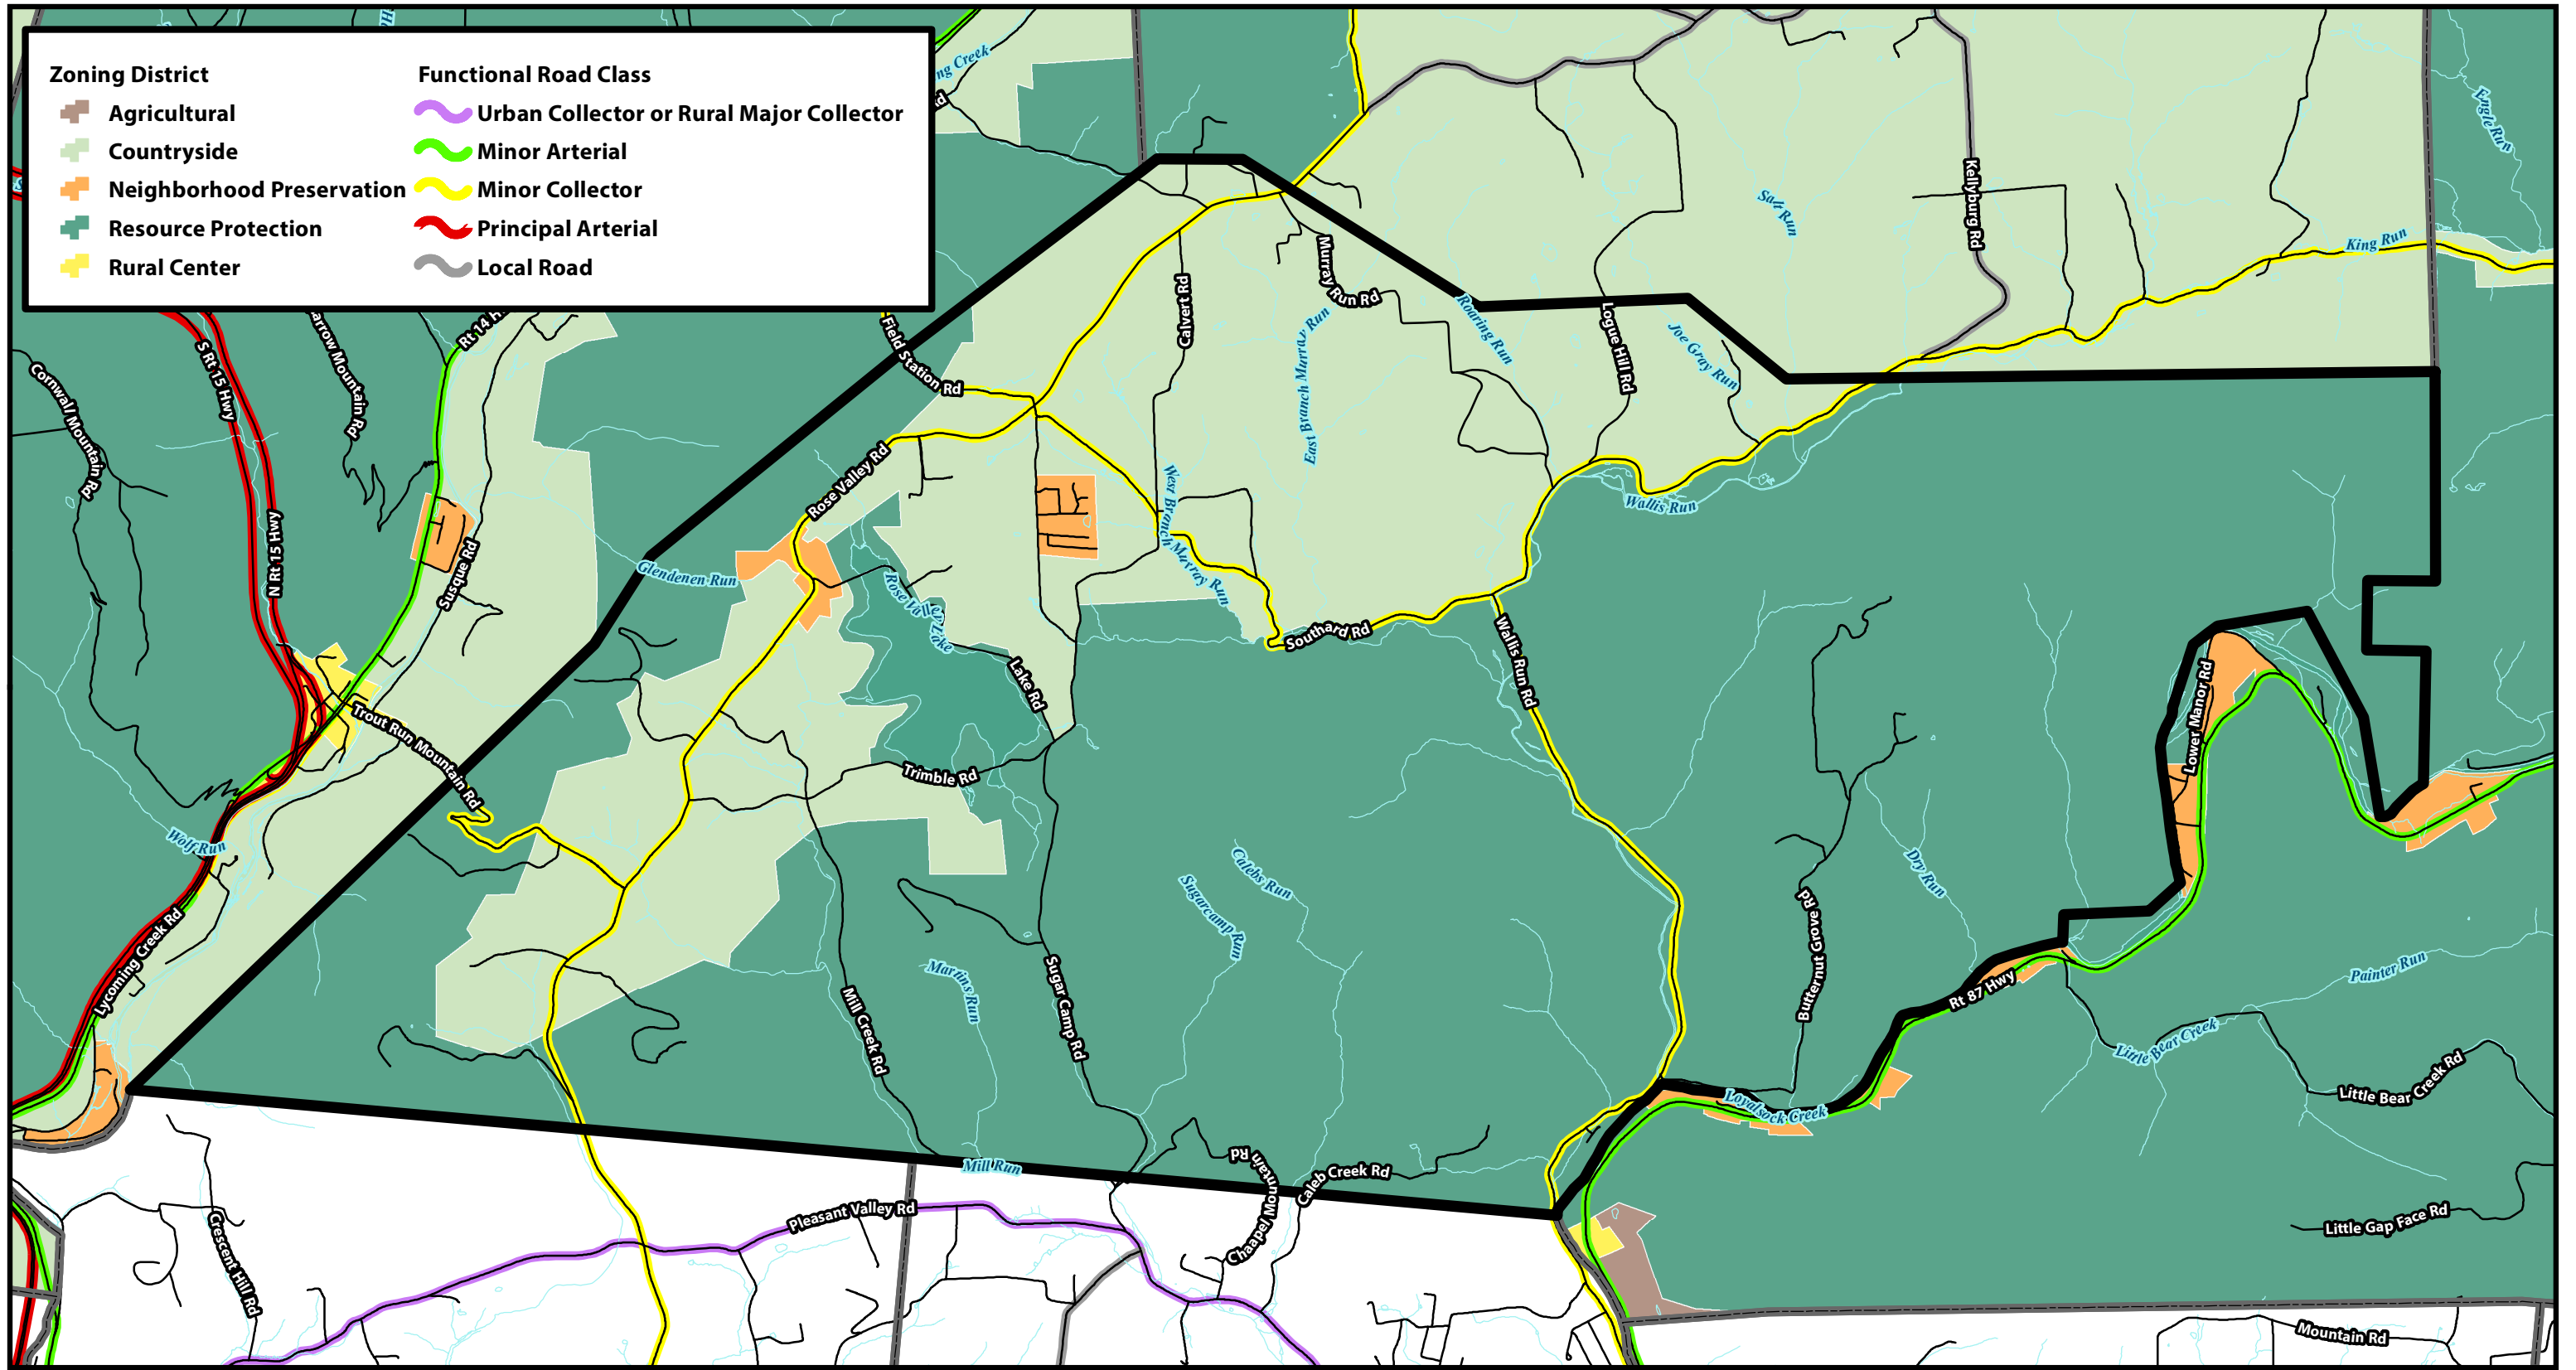

Zoning District	Functional Road Class
Agricultural	Urban Collector or Rural Major Collector
Countryside	Minor Arterial
Neighborhood Preservation	Minor Collector
Resource Protection	Principal Arterial
Rural Center	Local Road

# Gamble Township Zoning

*Lycoming County, PA*

1 inch = 4,750 feet