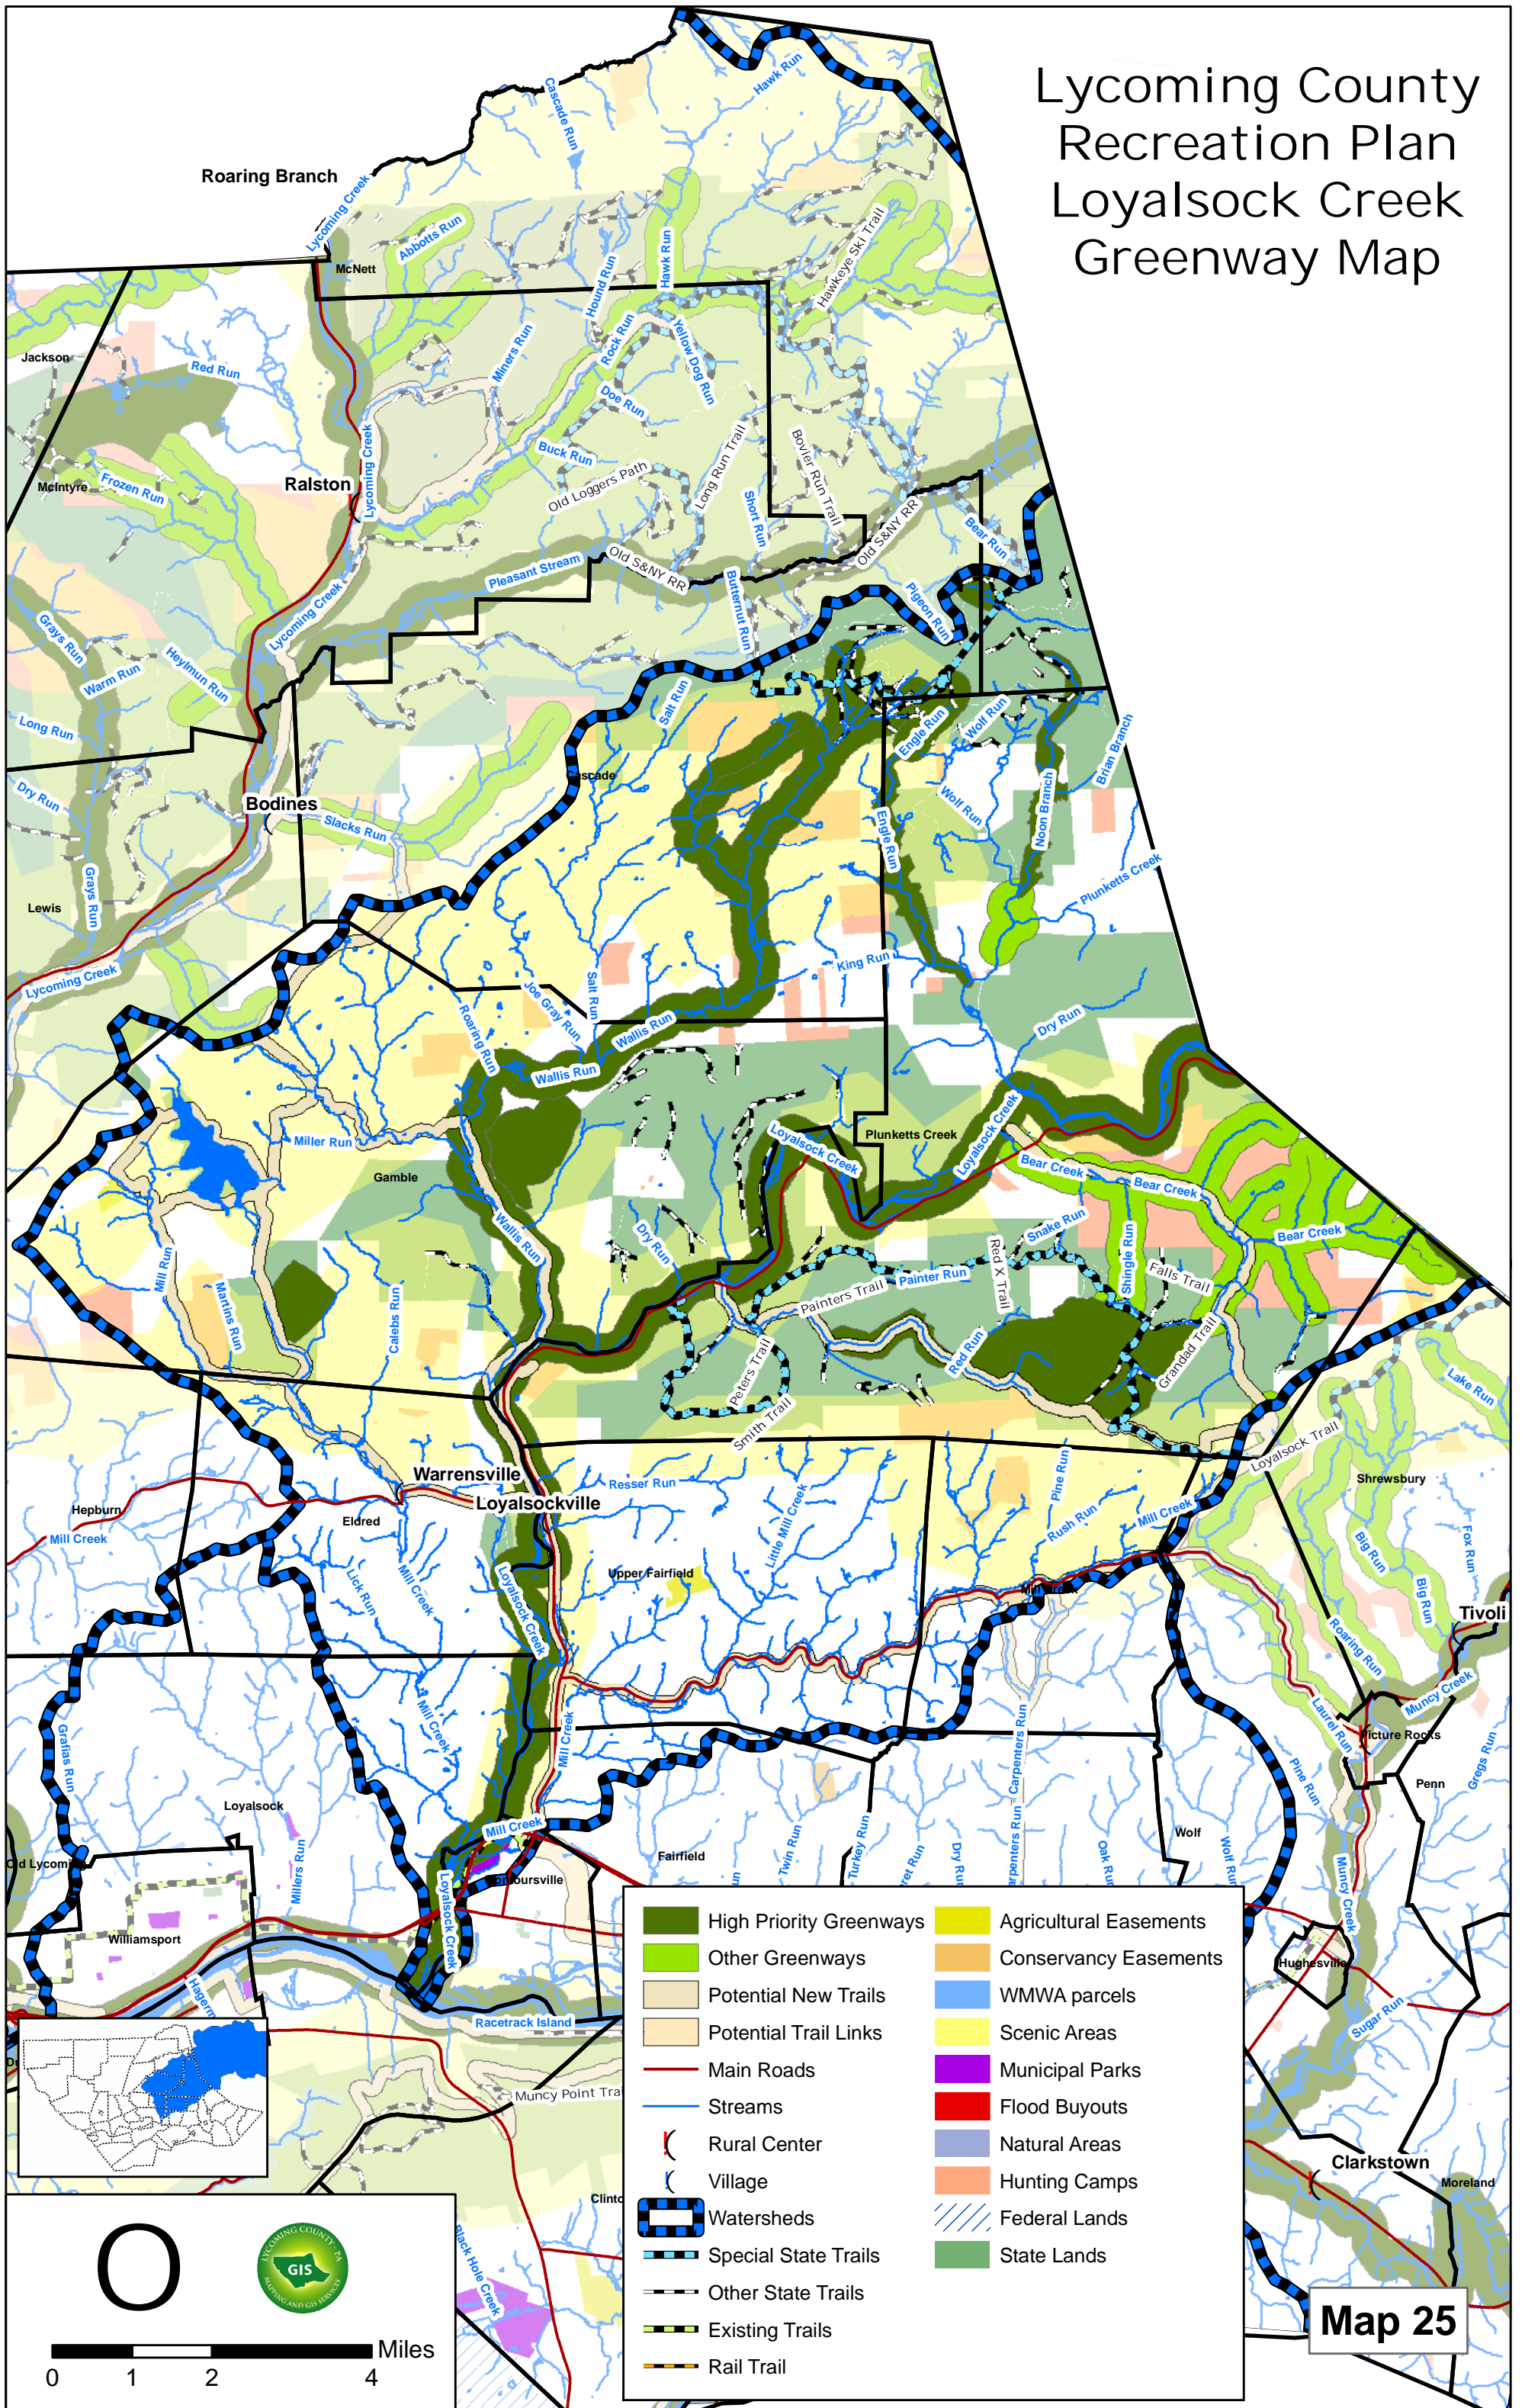

# Lycoming County Recreation Plan Loyalsock Creek Greenway Map

- |                         |                        |
|-------------------------|------------------------|
| High Priority Greenways | Agricultural Easements |
| Other Greenways         | Conservancy Easements  |
| Potential New Trails    | WMWA parcels           |
| Potential Trail Links   | Scenic Areas           |
| Main Roads              | Municipal Parks        |
| Streams                 | Flood Buyouts          |
| Rural Center            | Natural Areas          |
| Village                 | Hunting Camps          |
| Watersheds              | Federal Lands          |
| Special State Trails    | State Lands            |
| Other State Trails      |                        |
| Existing Trails         |                        |
| Rail Trail              |                        |