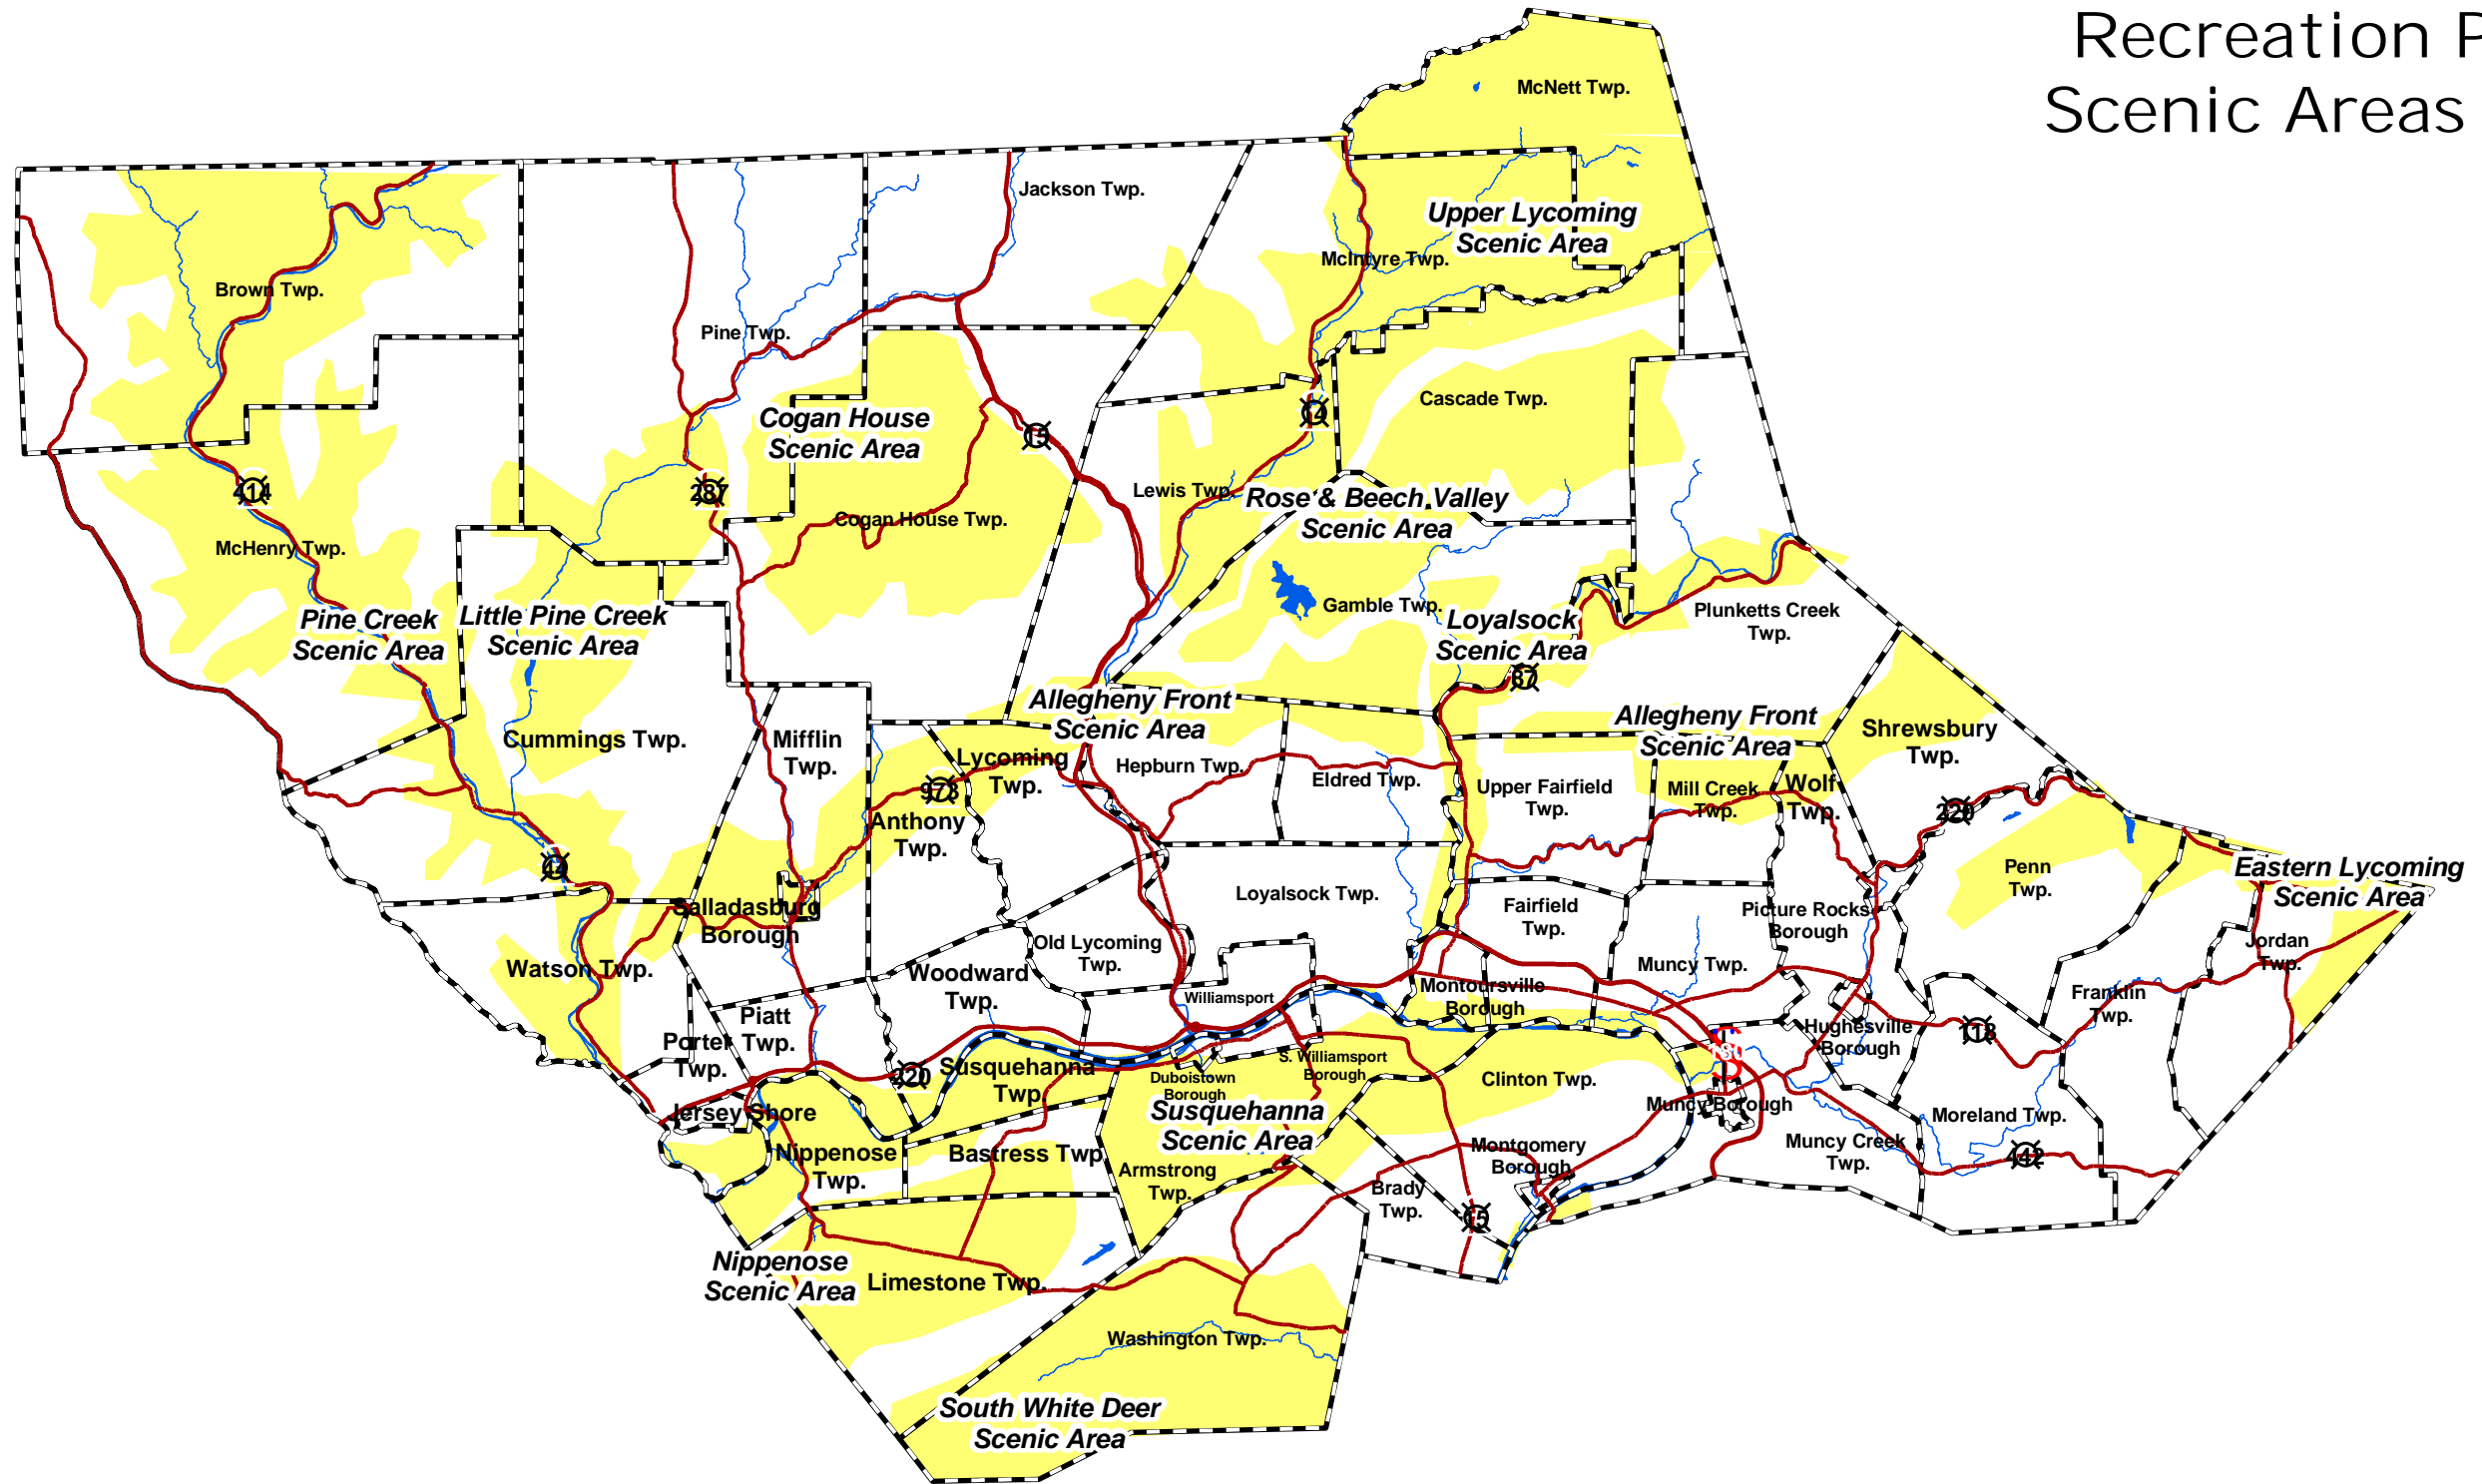

# Lycoming County Recreation Plan Scenic Areas Map

**Legend**

- Designated Scenic Area
- Main Streams

0 2.5 5 10 Miles