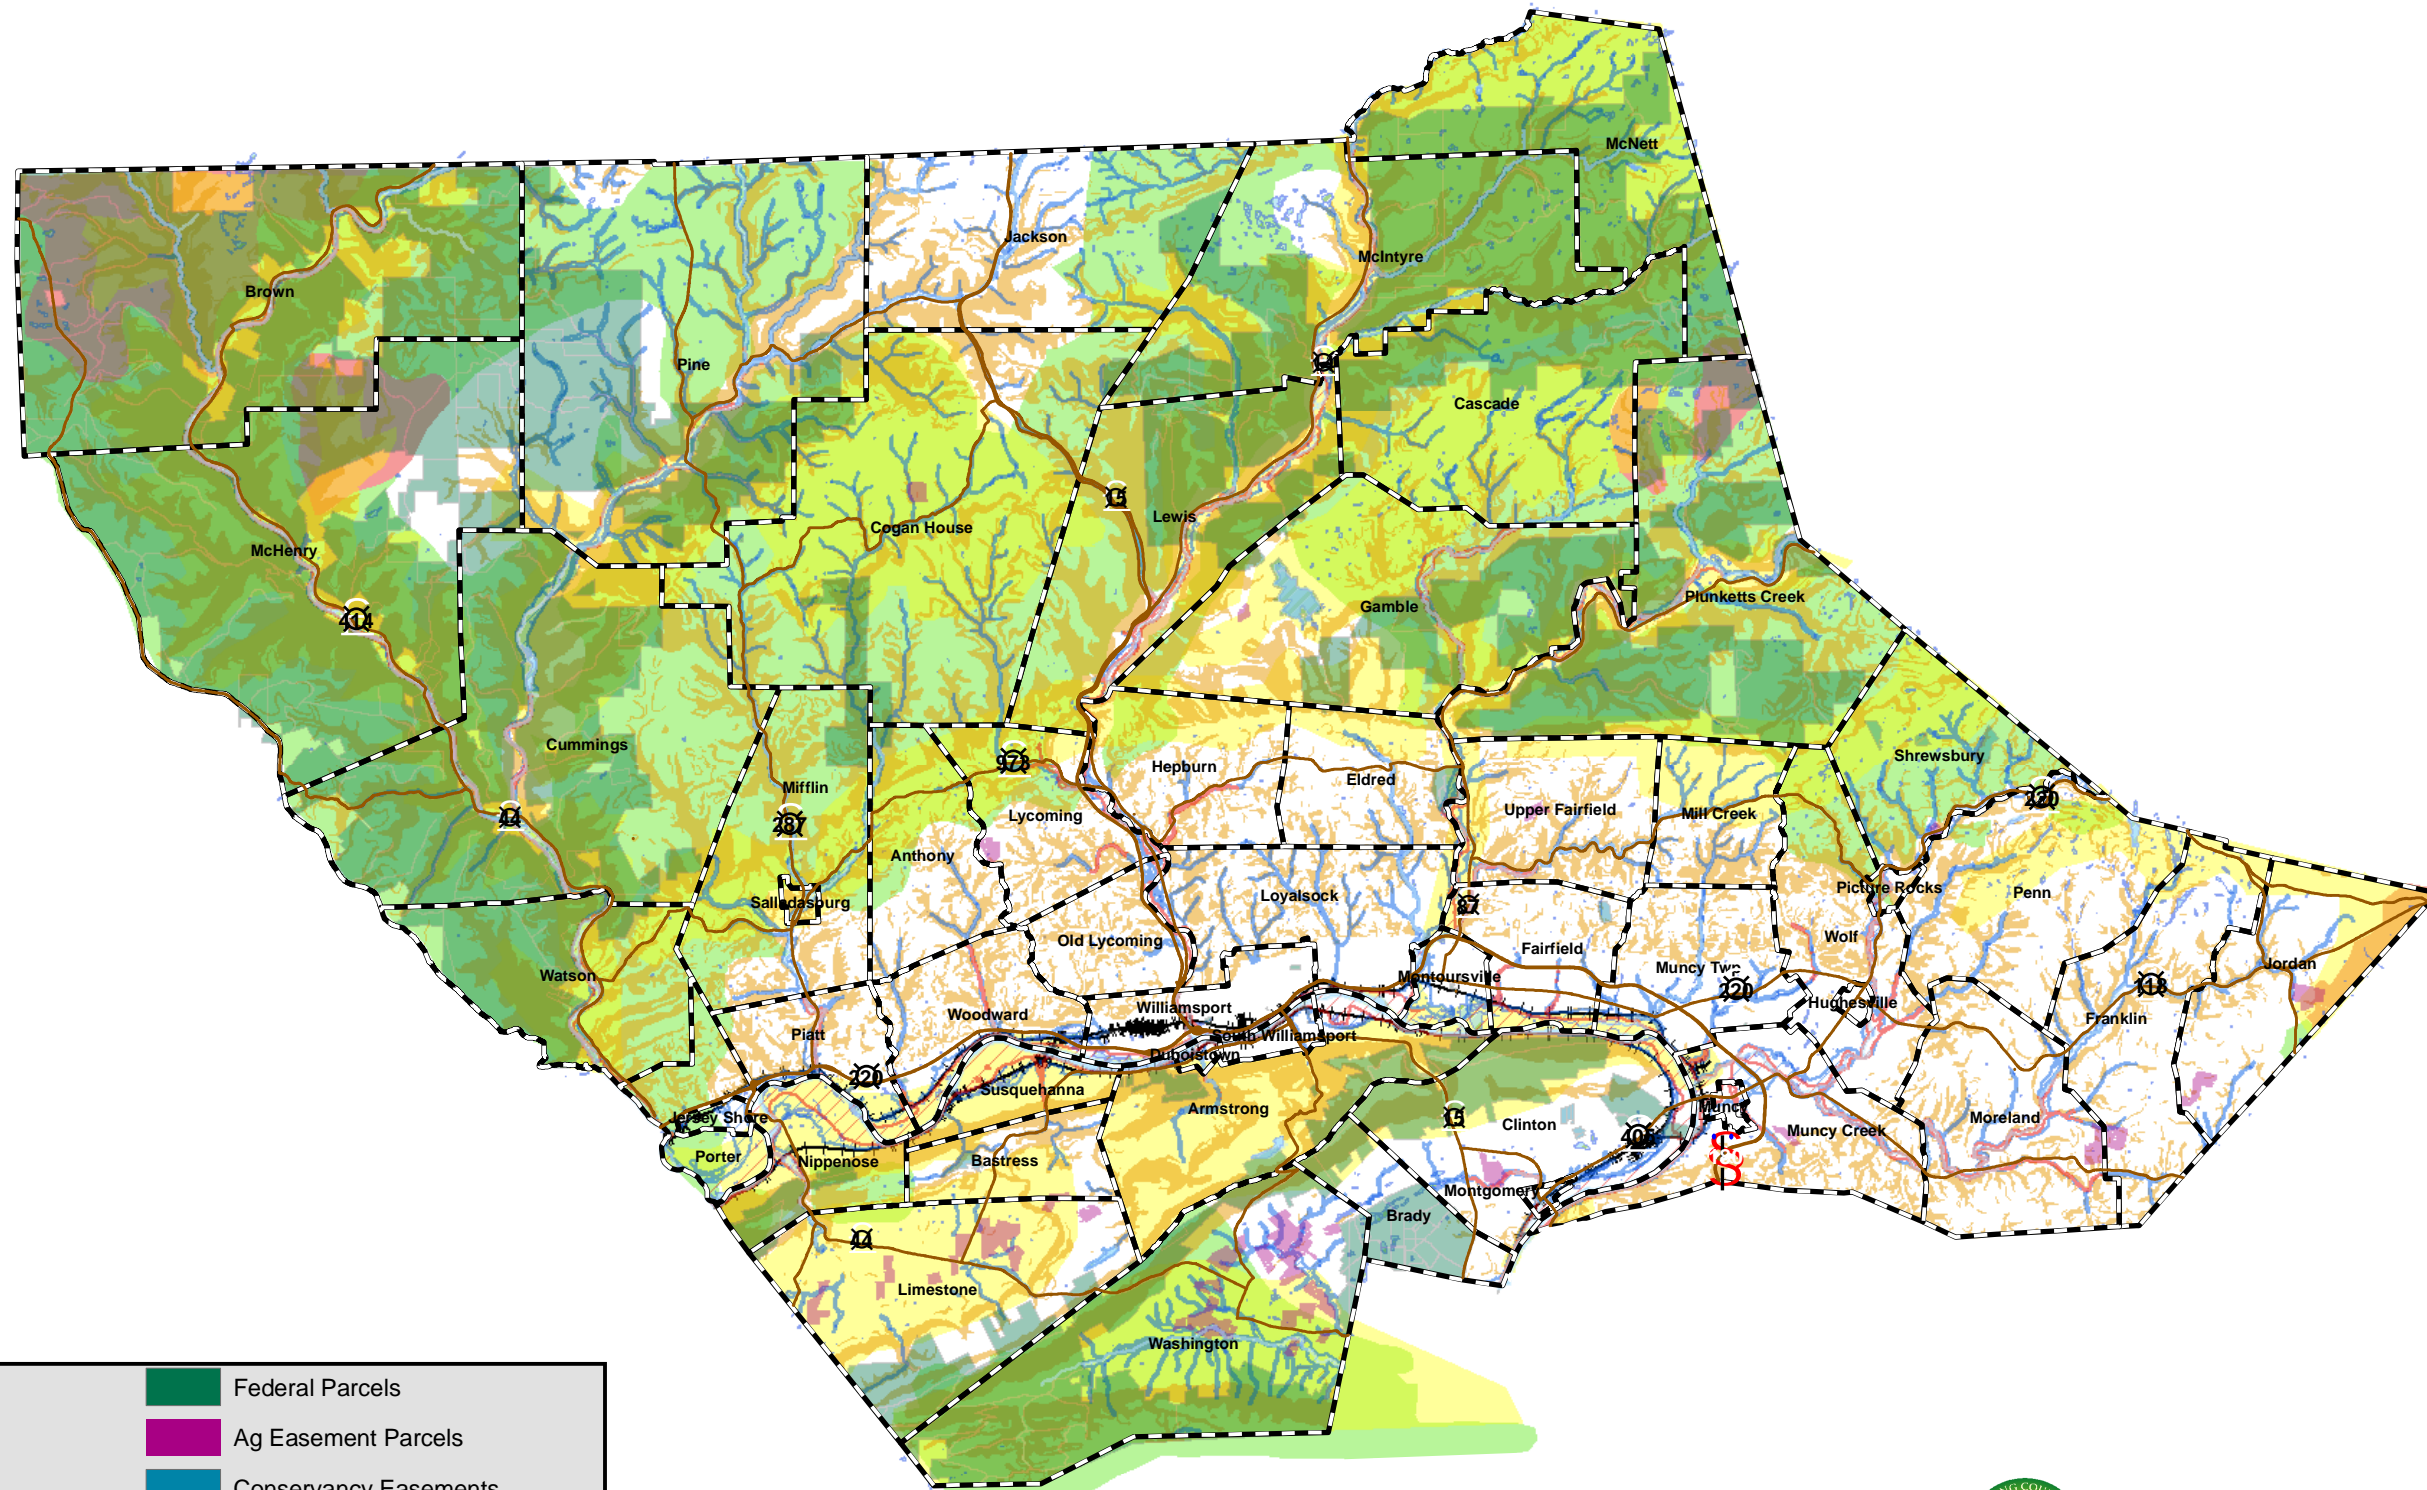

Lycoming County Recreation Plan Natural Resource Protection Areas Map

	Roads		Federal Parcels
	Railroad		Ag Easement Parcels
	Scenic Area		Conservancy Easements
	Exceptional Value Watershed		Wetlands
	High Quality Watershed		Flood Fringe & General Floodplain
	State Parcels		Floodway
			Steep Slopes