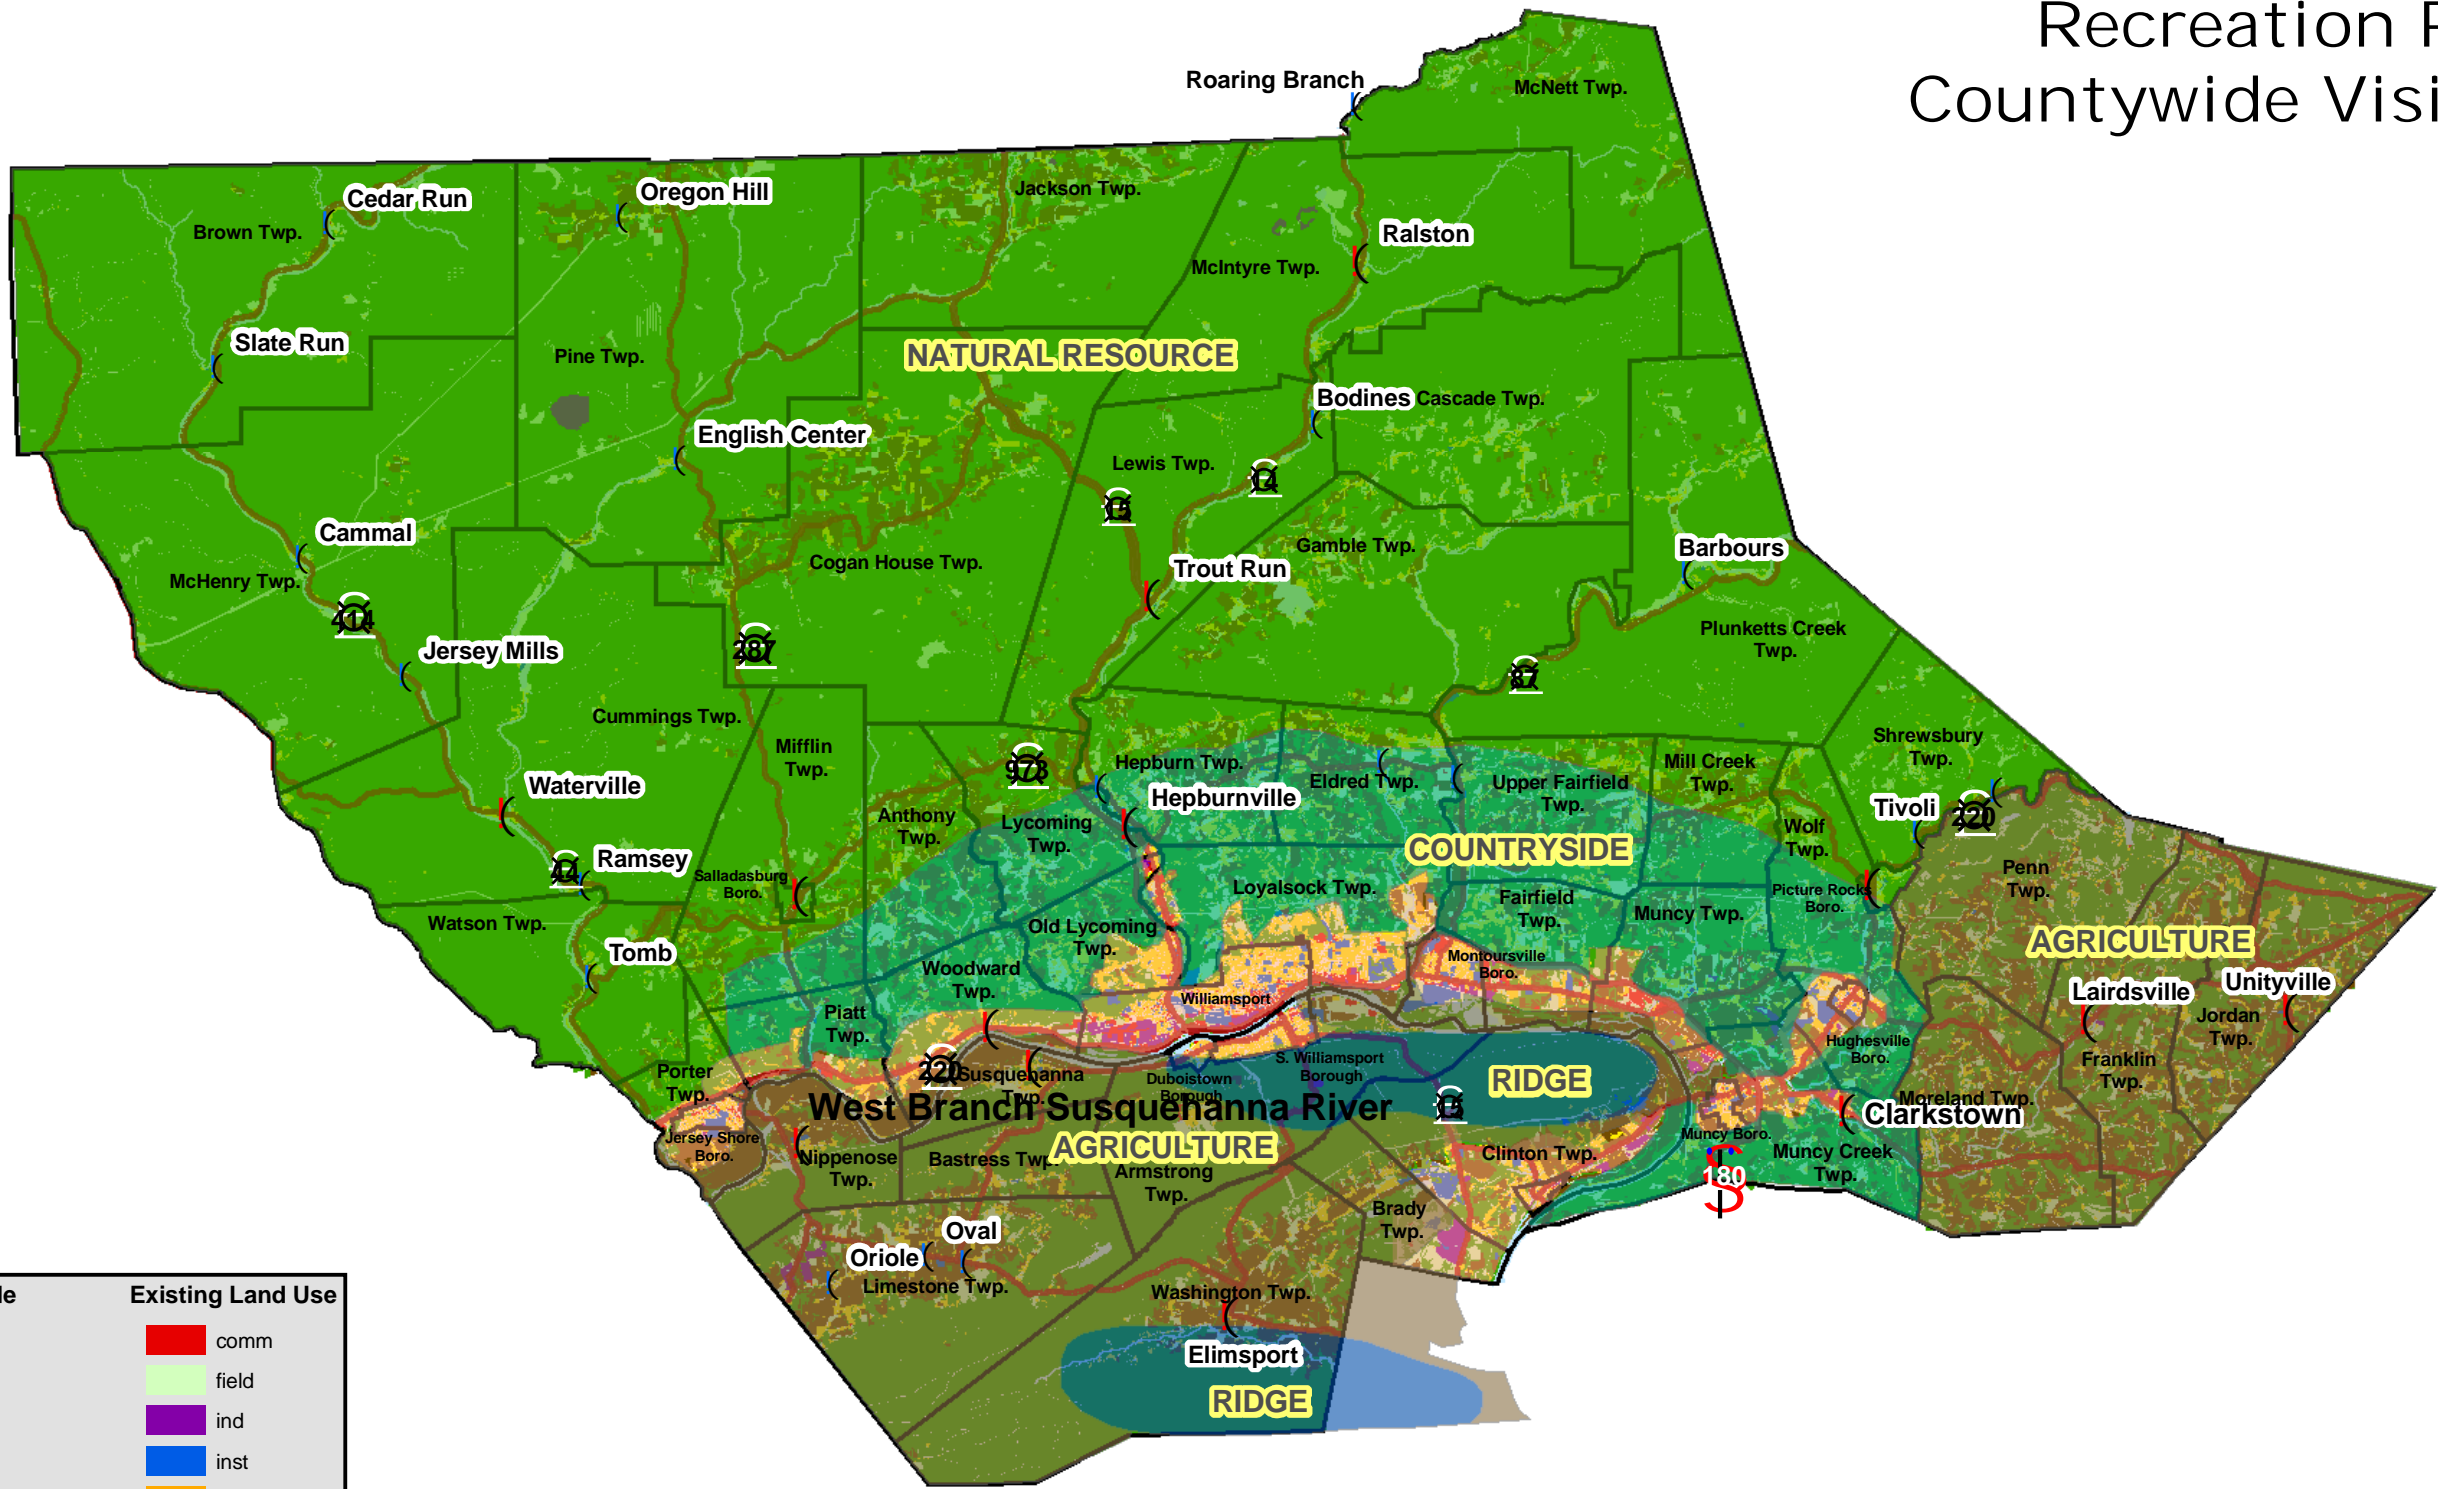

Lycoming County Recreation Plan Countywide Vision Map

Vision Overlay-Countywide		Existing Land Use	
	Agriculture		comm
	Countryside		field
	Natural Resource		ind
	Ridge		inst
	Designated & Future Growth Areas		multi
	Major Roads		cultivated
	Main Streams		res
	Rural Center		vac
	Village		water
			woods