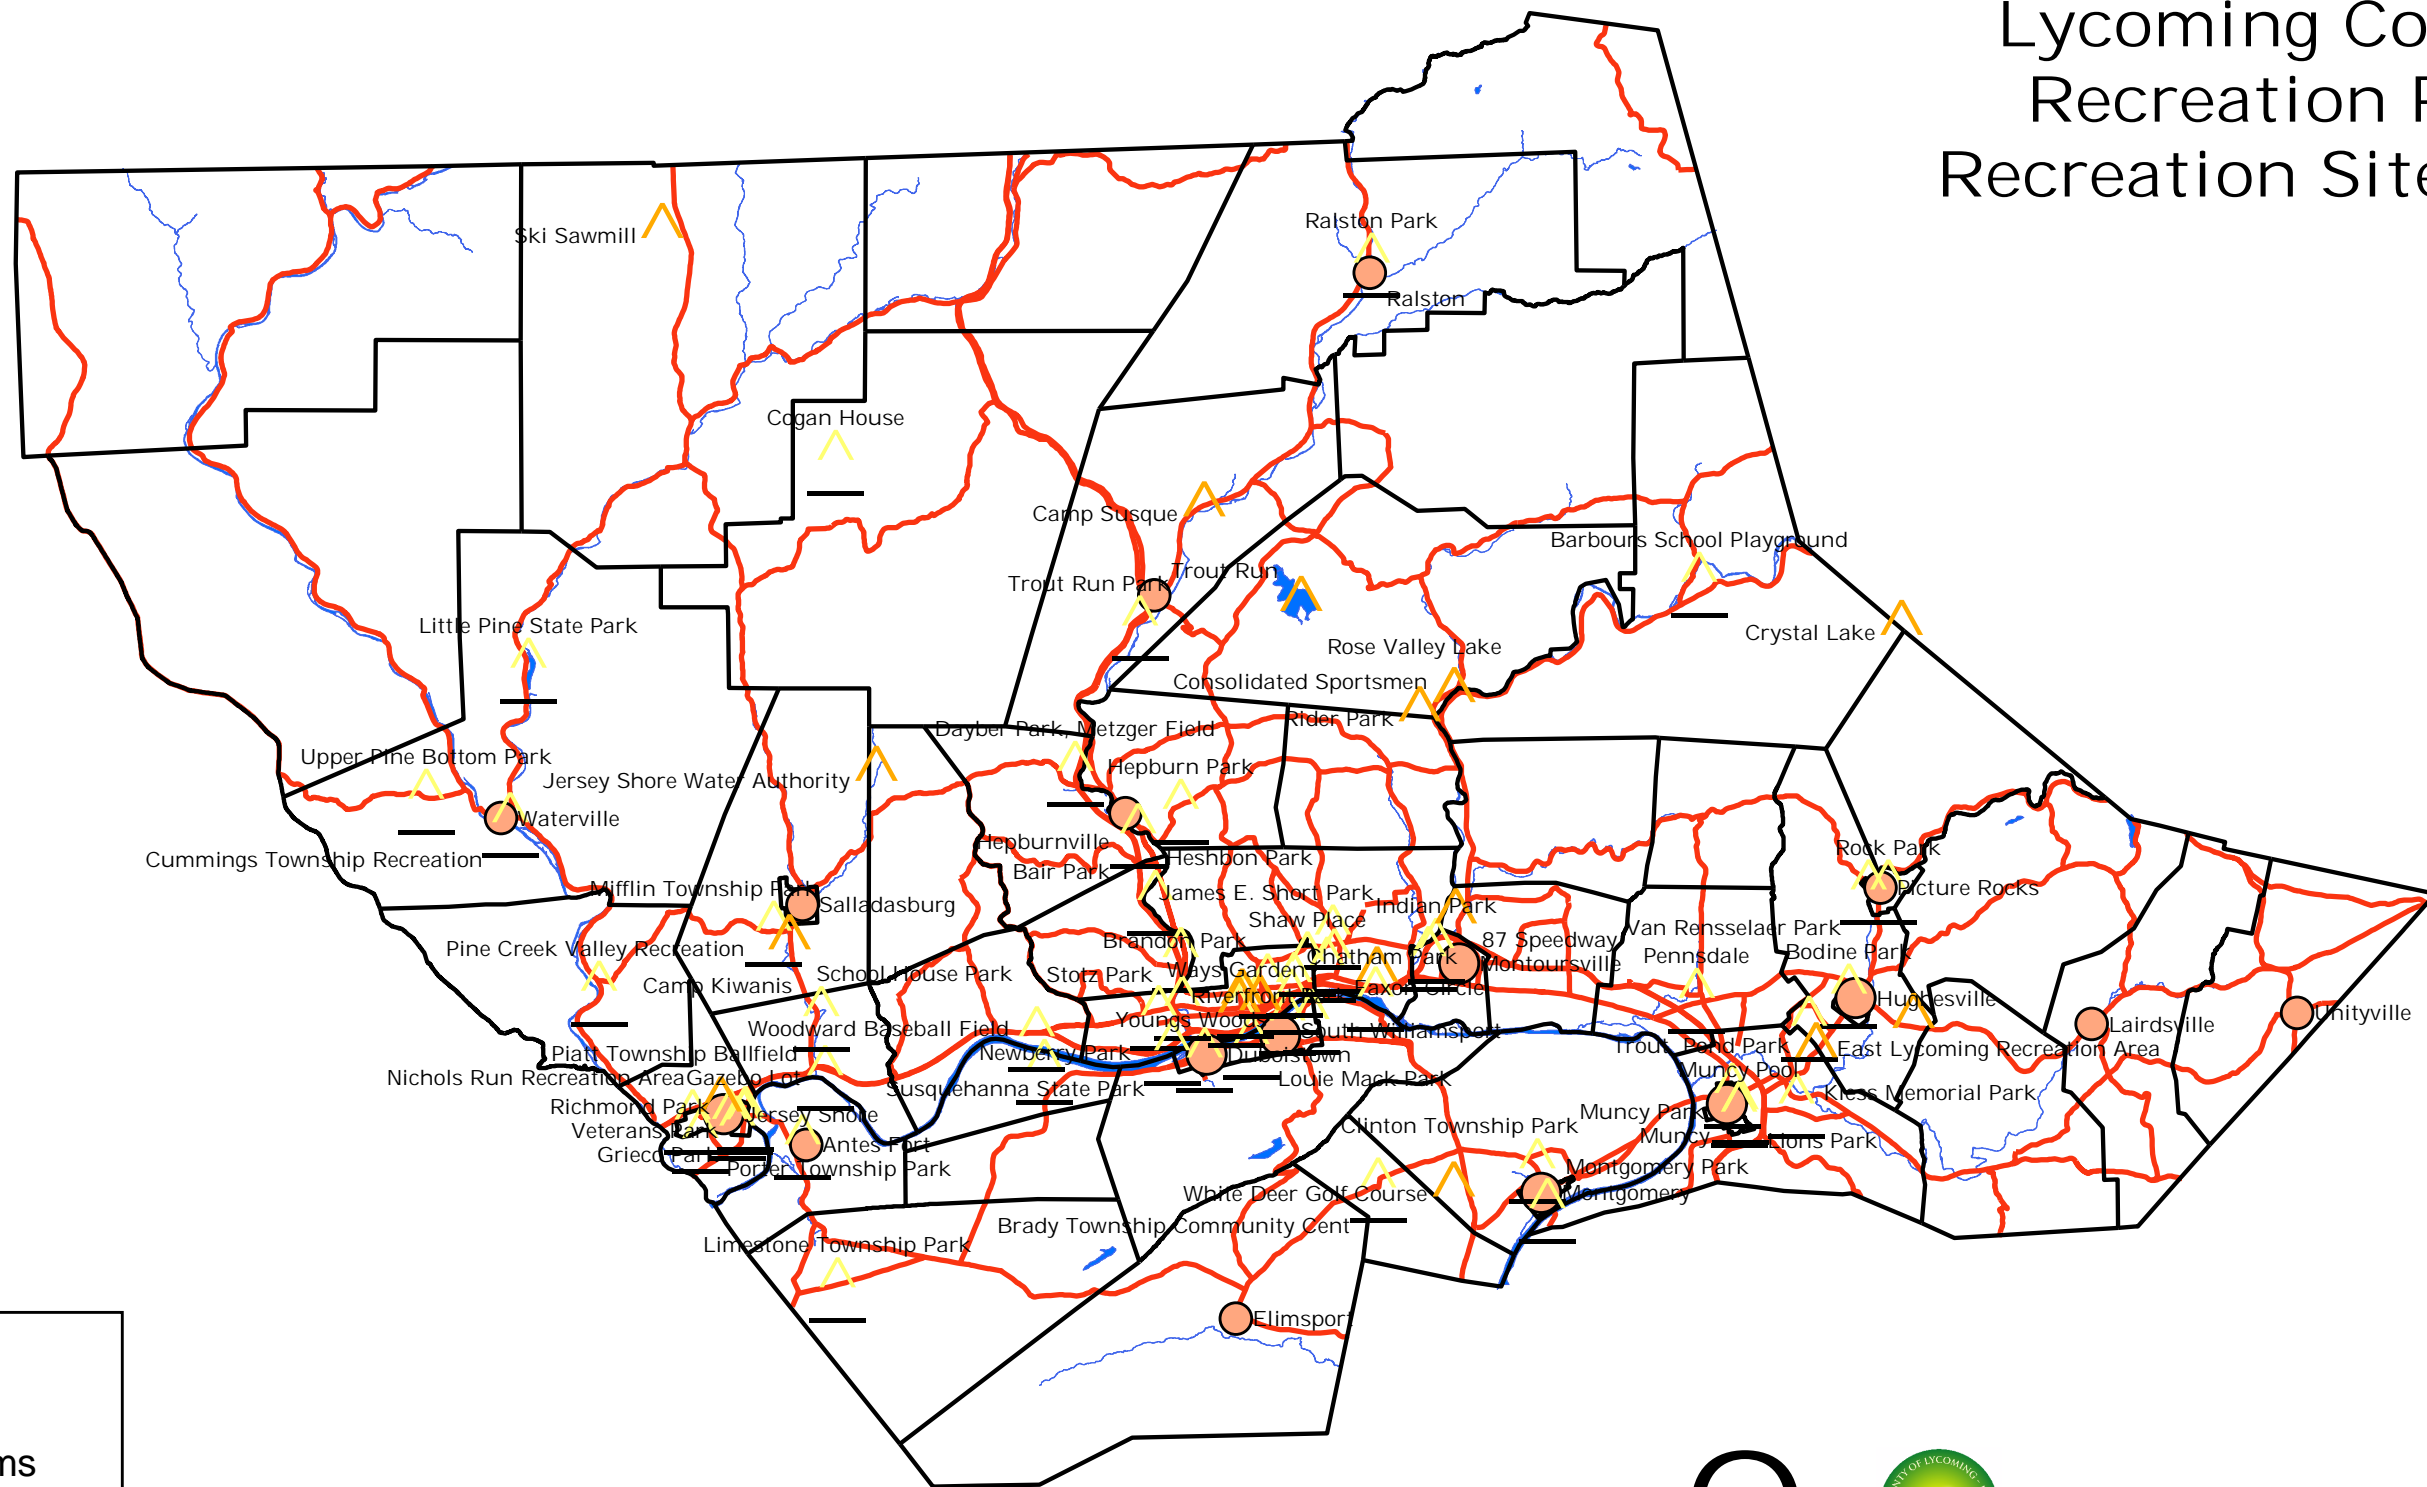

Lycoming County Recreation Plan Recreation Sites Map

Legend

- Major Streams
- Parks
- Public Recreation
- Main Roads

0 2.5 5 10 Miles