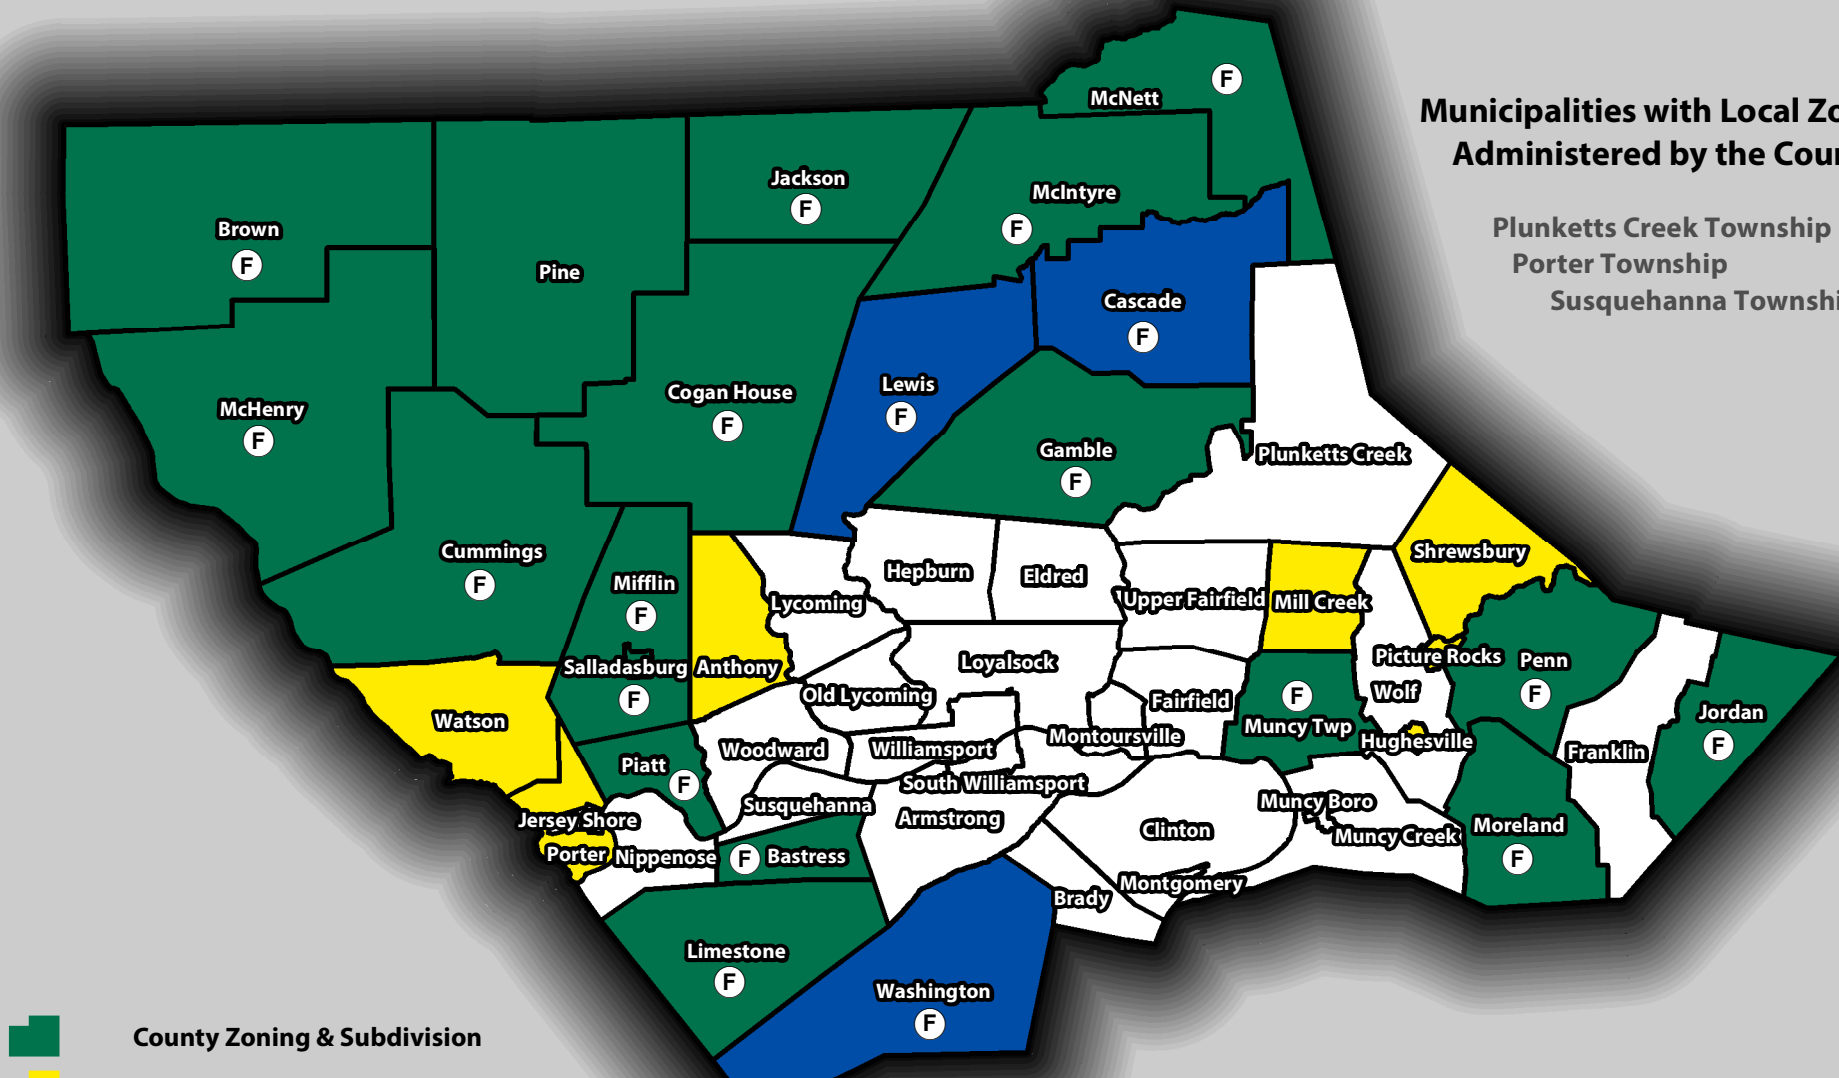

Municipalities Under County Zoning and County Subdivision Ordinances and County Floodplain Administration

Municipalities with Local Zoning Administered by the County

Plunketts Creek Township
Porter Township
Susquehanna Township

- County Zoning & Subdivision
- County Subdivision
- County Zoning
- Local Zoning & Subdivision
- F County Floodplain Administration