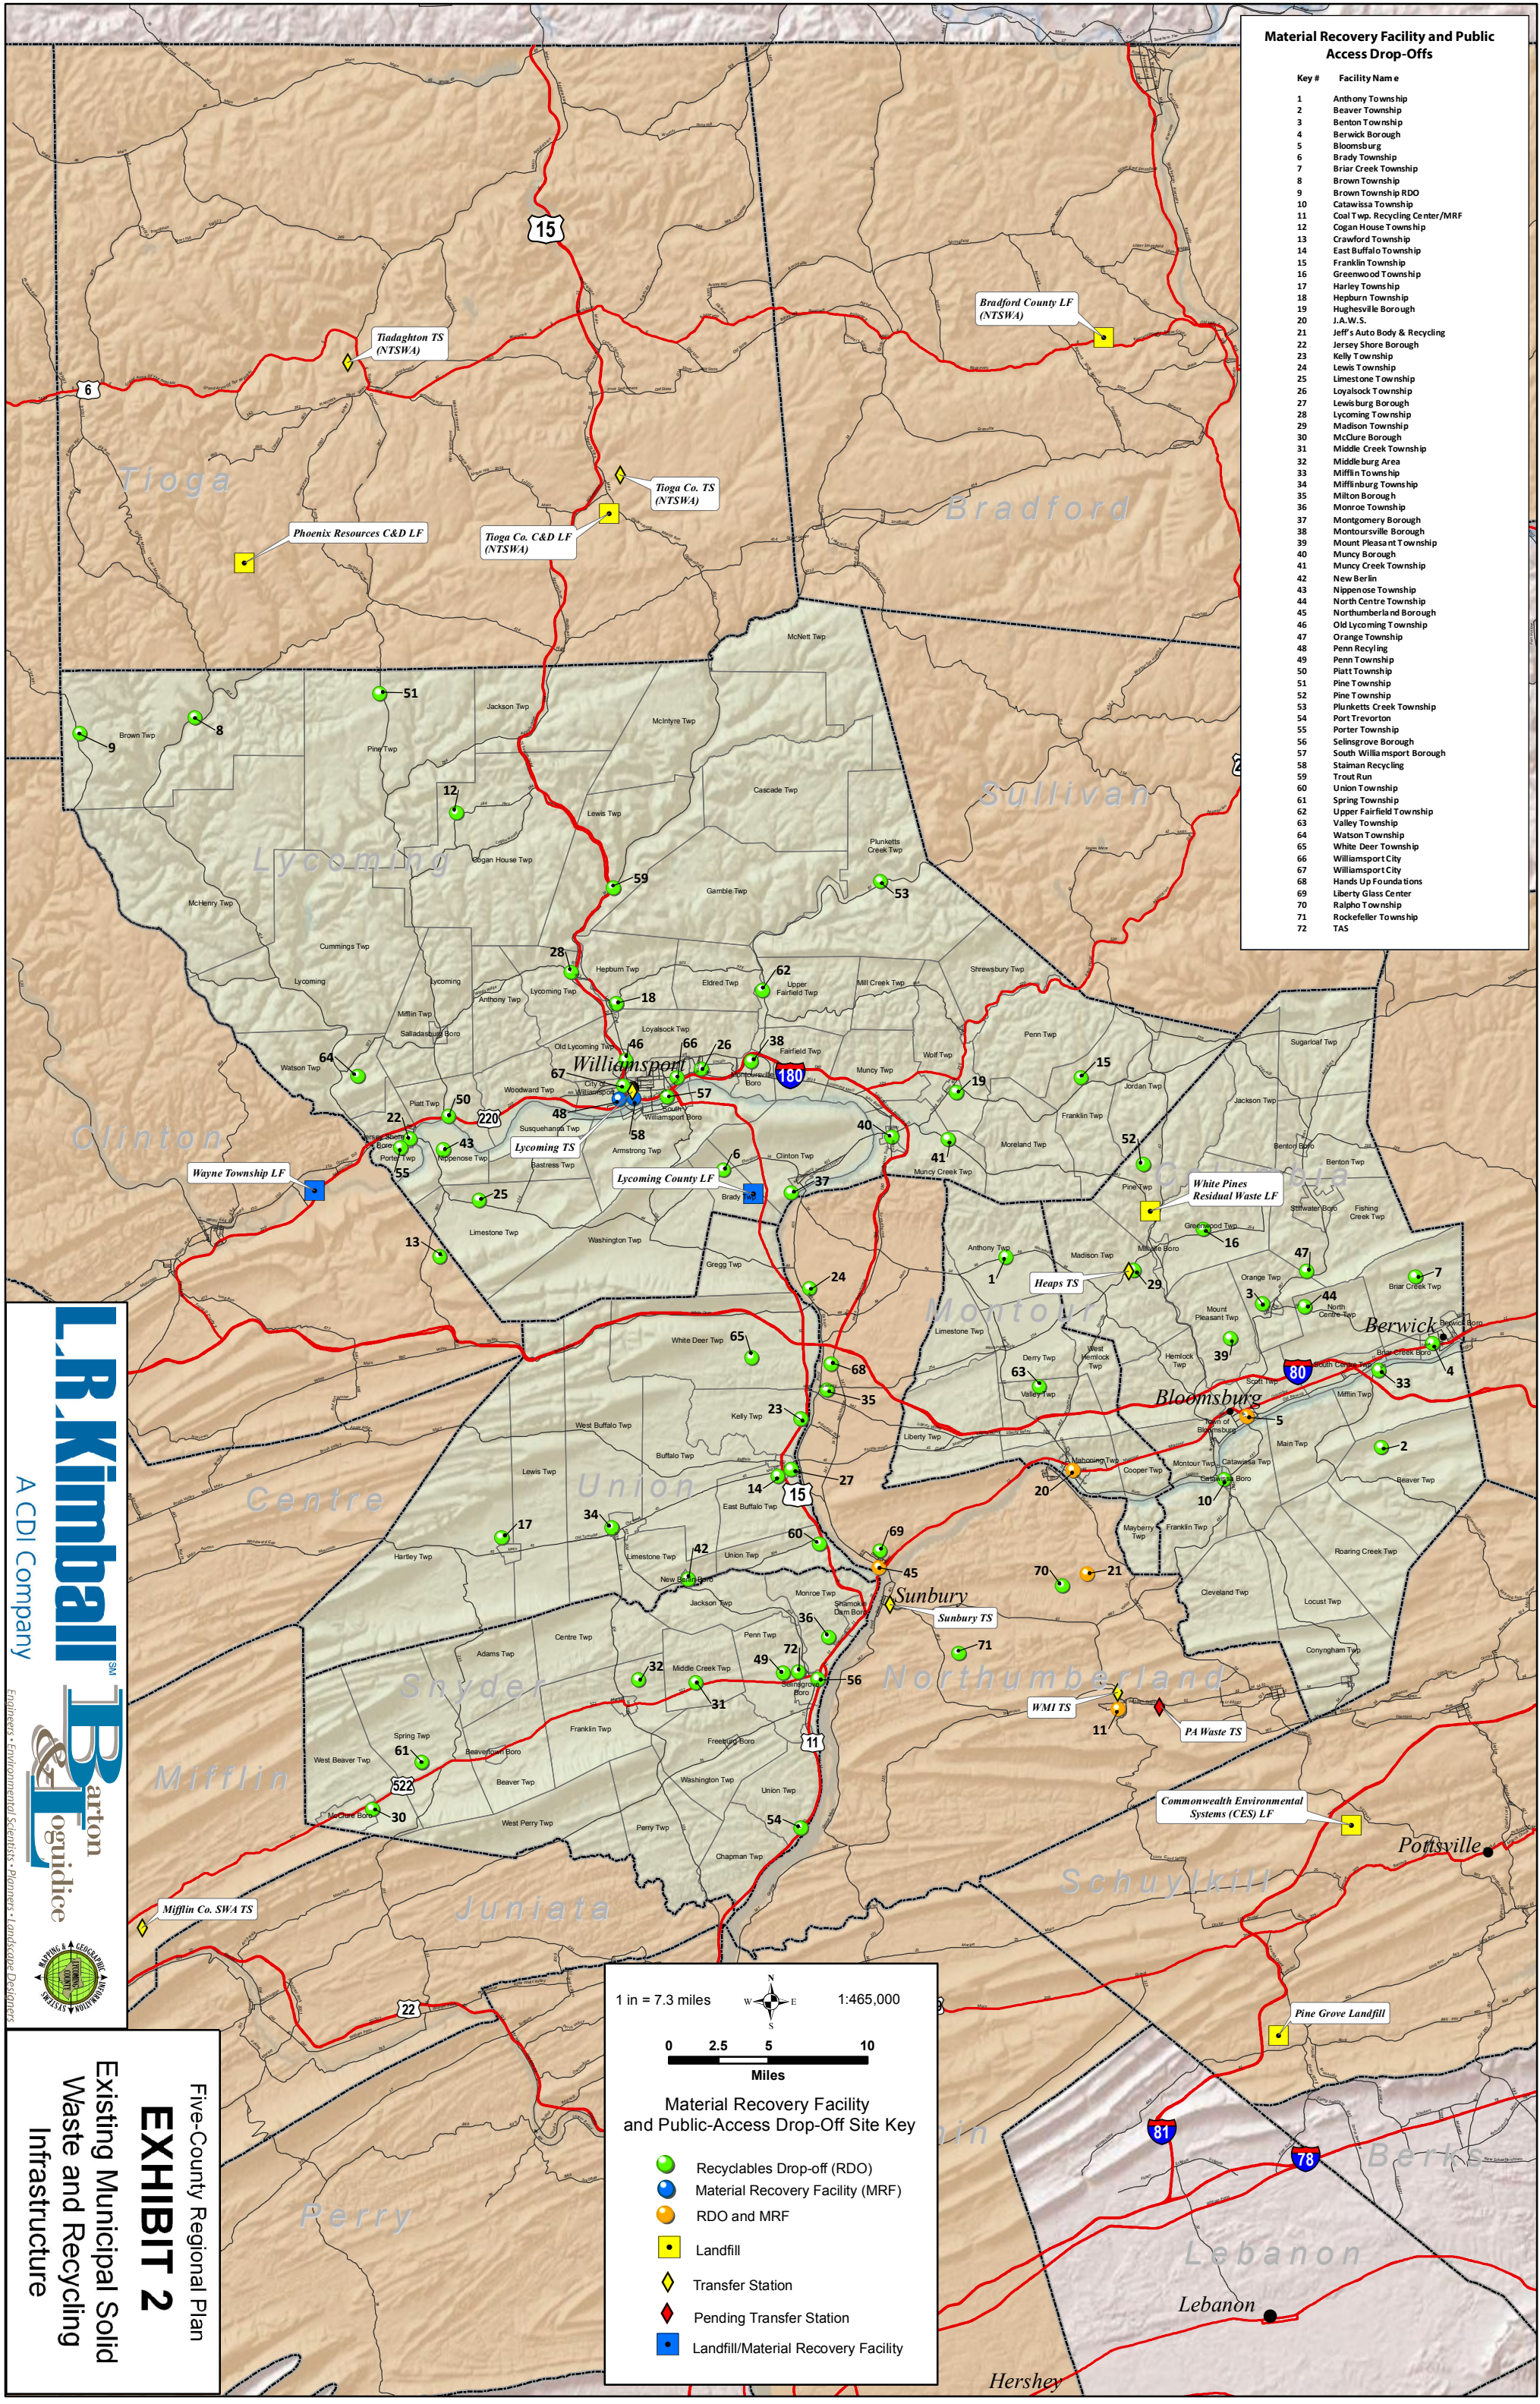

Material Recovery Facility and Public Access Drop-Offs

Key #	Facility Name
1	Anthony Township
2	Beaver Township
3	Benton Township
4	Berwick Borough
5	Bloomsburg
6	Brady Township
7	Briar Creek Township
8	Brown Township
9	Brown Township RDO
10	Catawissa Township
11	Coal Twp. Recycling Center/MRF
12	Cogan House Township
13	Crawford Township
14	East Buffalo Township
15	Franklin Township
16	Greenwood Township
17	Harley Township
18	Hepburn Township
19	Hughesville Borough
20	J.A.W.S.
21	Jeff's Auto Body & Recycling
22	Jersey Shore Borough
23	Kelly Township
24	Lewis Township
25	Limestone Township
26	Loyalsock Township
27	Lewisburg Borough
28	Lycoming Township
29	Madison Township
30	McClure Borough
31	Middle Creek Township
32	Middleburg Area
33	Mifflin Township
34	Mifflinburg Township
35	Milton Borough
36	Monroe Township
37	Montgomery Borough
38	Montoursville Borough
39	Mount Pleasant Township
40	Muncy Borough
41	Muncy Creek Township
42	New Berlin
43	Nippensose Township
44	North Centre Township
45	Northumberland Borough
46	Old Lycoming Township
47	Orange Township
48	Penn Recycling
49	Penn Township
50	Platt Township
51	Pine Township
52	Pine Township
53	Plunketts Creek Township
54	Port Torton
55	Porter Township
56	Selinsgrove Borough
57	South Williamsport Borough
58	Stalman Recycling
59	Trout Run
60	Union Township
61	Spring Township
62	Upper Fairfield Township
63	Valley Township
64	Watson Township
65	White Deer Township
66	Williamsport City
67	Williamsport City
68	Hands Up Foundations
69	Liberty Glass Center
70	Ralpho Township
71	Rockefeller Township
72	TAS

1 in = 7.3 miles 1:465,000

Material Recovery Facility and Public-Access Drop-Off Site Key

- Recyclables Drop-off (RDO)
- Material Recovery Facility (MRF)
- RDO and MRF
- Landfill
- ◆ Transfer Station
- ◆ Pending Transfer Station
- Landfill/Material Recovery Facility