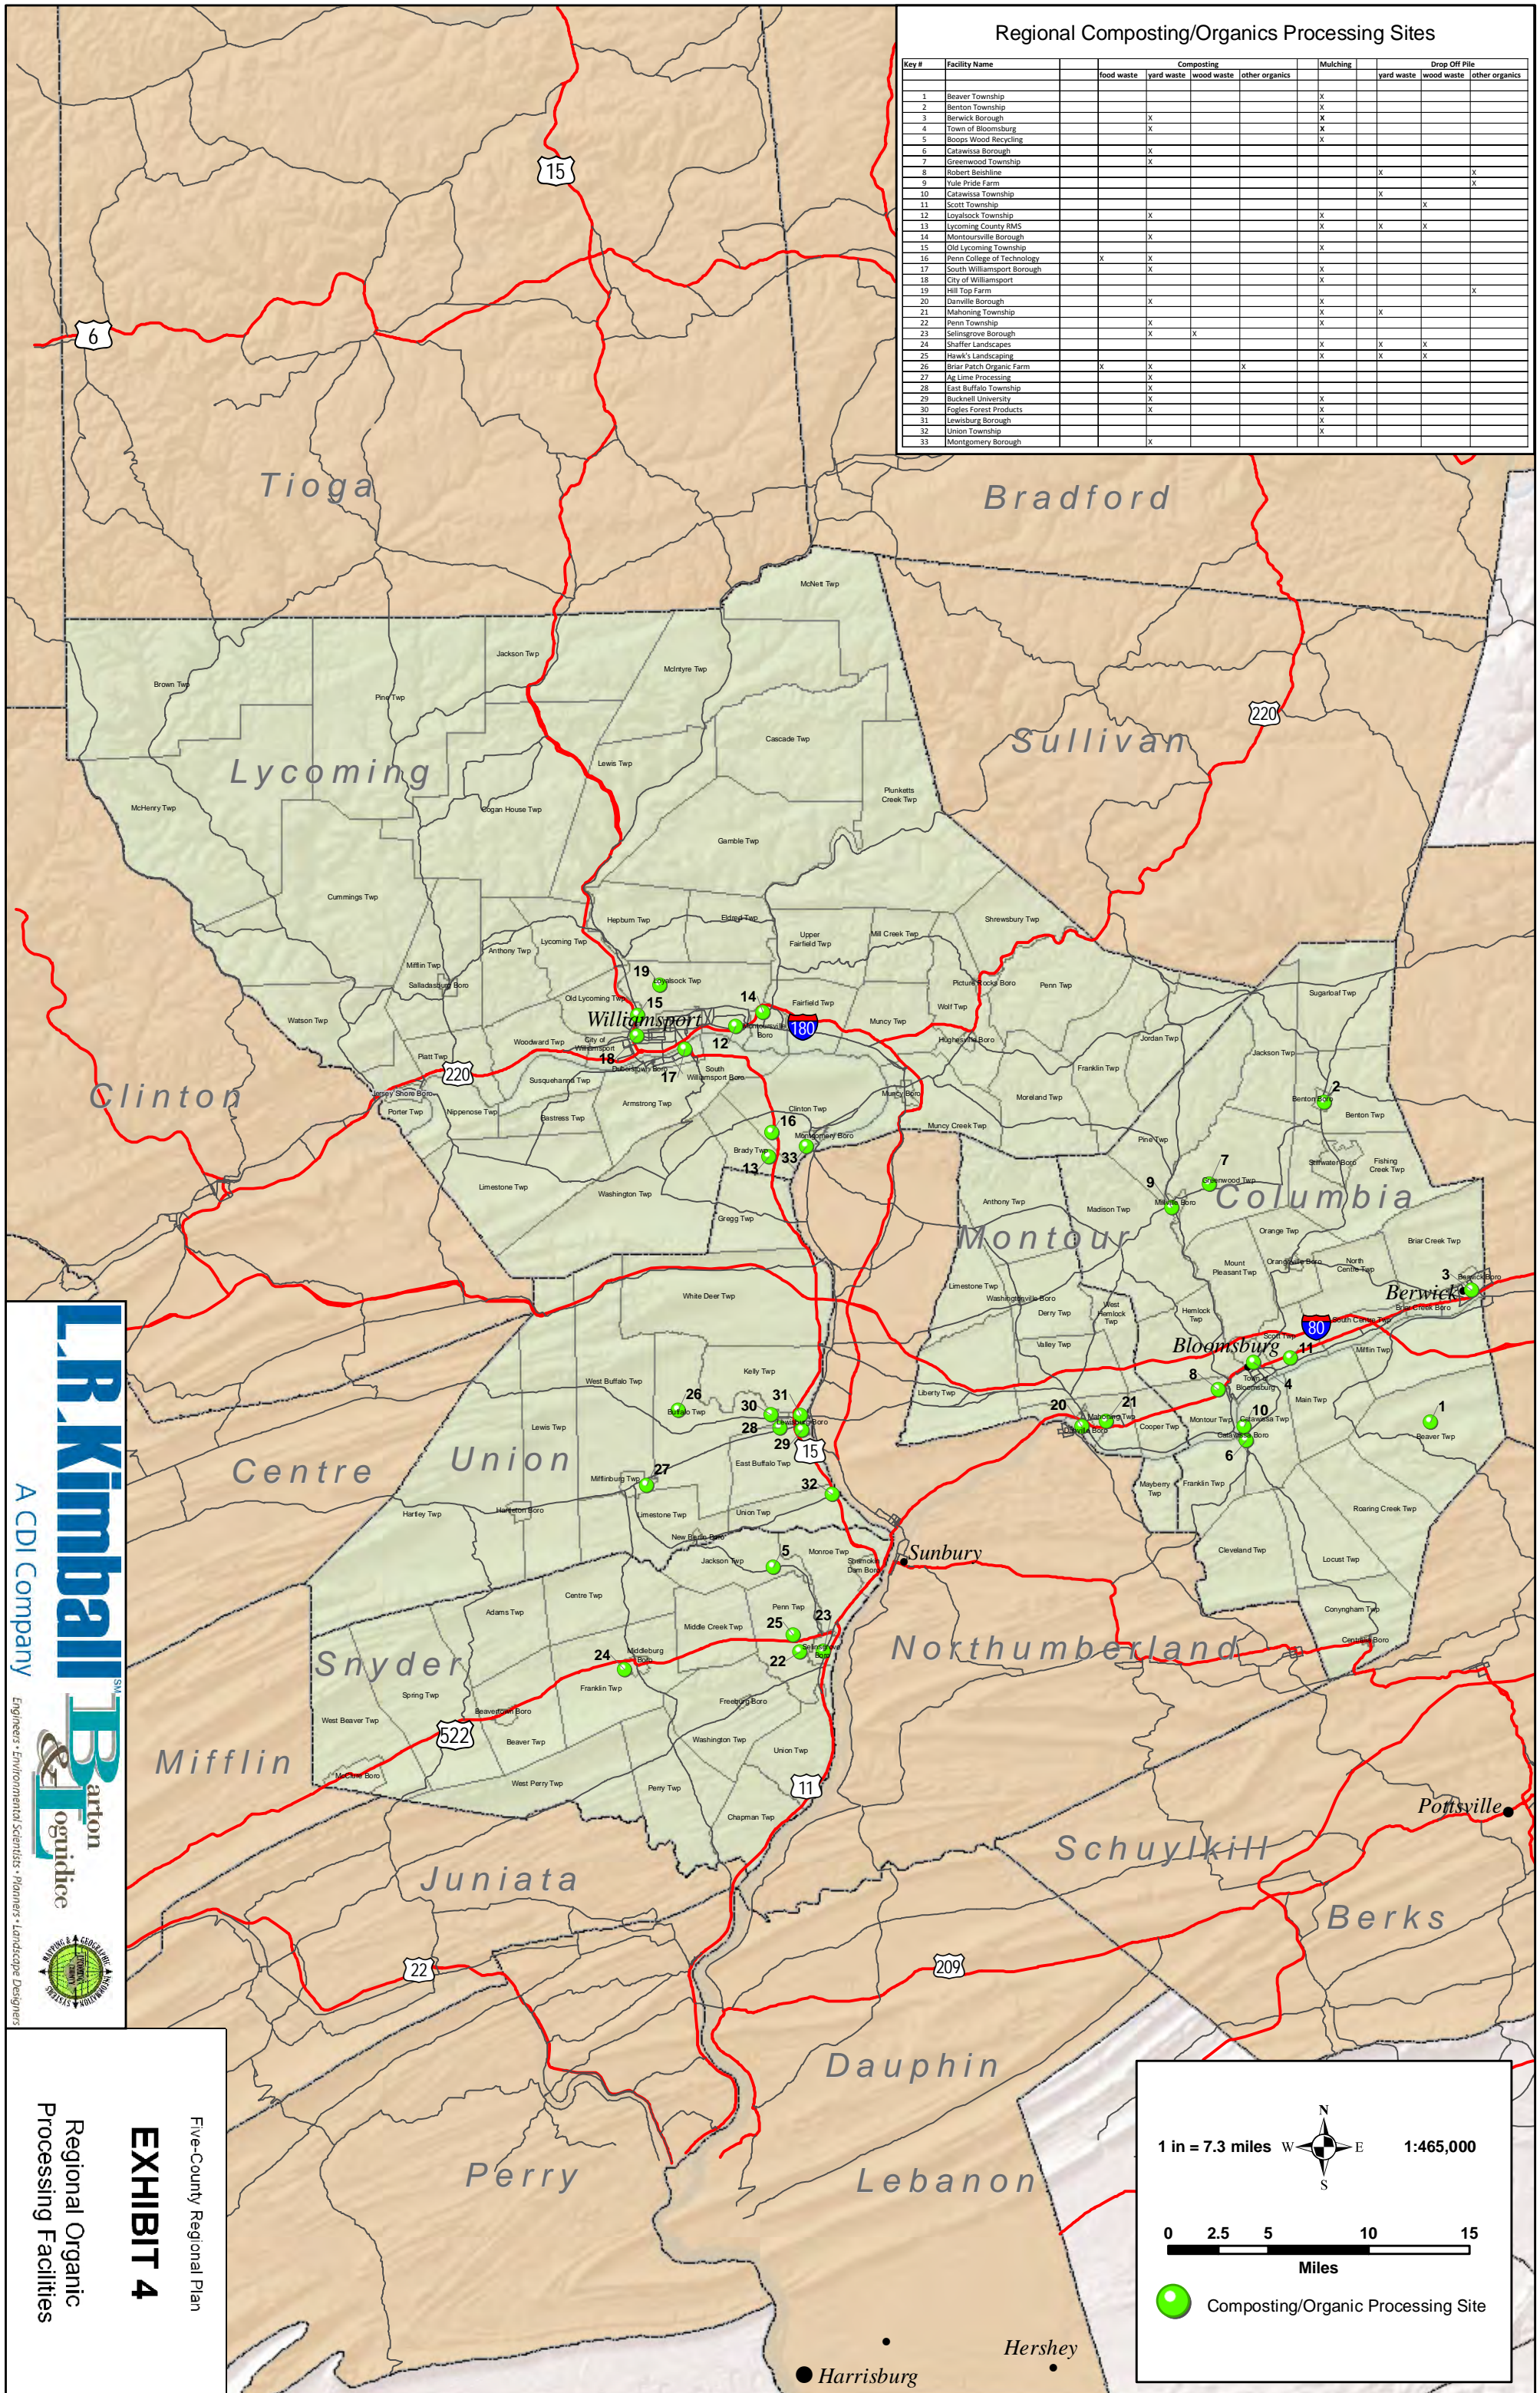

Regional Composting/Organics Processing Sites

Key #	Facility Name	Composting				Mulching	Drop Off Site		
		food waste	yard waste	wood waste	other organics		yard waste	wood waste	other organics
1	Beaver Township					X			
2	Benton Township					X			
3	Berwick Borough					X			X
4	Town of Bloomsburg	X				X			
5	Boops Wood Recycling					X			
6	Catawissa Borough		X						
7	Greenwood Township		X						
8	Robert Beishline						X		X
9	Hule Pride Farm						X		X
10	Catawissa Township						X		
11	Scott Township							X	
12	Loyalsock Township		X			X			
13	Lycoming County RMS					X	X	X	
14	Montoursville Borough		X						
15	Old Lycoming Township					X			
16	Penn College of Technology	X	X						
17	South Williamsport Borough		X			X			
18	City of Williamsport					X			
19	Hill Top Farm								X
20	Danville Borough		X			X			
21	Mahoning Township					X			
22	Penn Township		X			X			
23	Sellingrove Borough		X	X					
24	Shaffer Landscapes		X			X	X	X	
25	Hawk's Landscaping					X	X	X	
26	Briar Patch Organic Farm	X	X		X				
27	Ag Line Processing		X			X			
28	East Buffalo Township		X			X			
29	Bucknell University		X			X			
30	Fogles Forest Products		X			X			
31	Lewisburg Borough					X			
32	Union Township					X			
33	Montgomery Borough		X			X			

LR Kimball
A CDI Company

Barton
oguidice

Engineers • Environmental Scientists • Planners • Landscape Designers

Five-County Regional Plan
EXHIBIT 4
Regional Organic Processing Facilities

1 in = 7.3 miles 1:465,000

Composting/Organic Processing Site