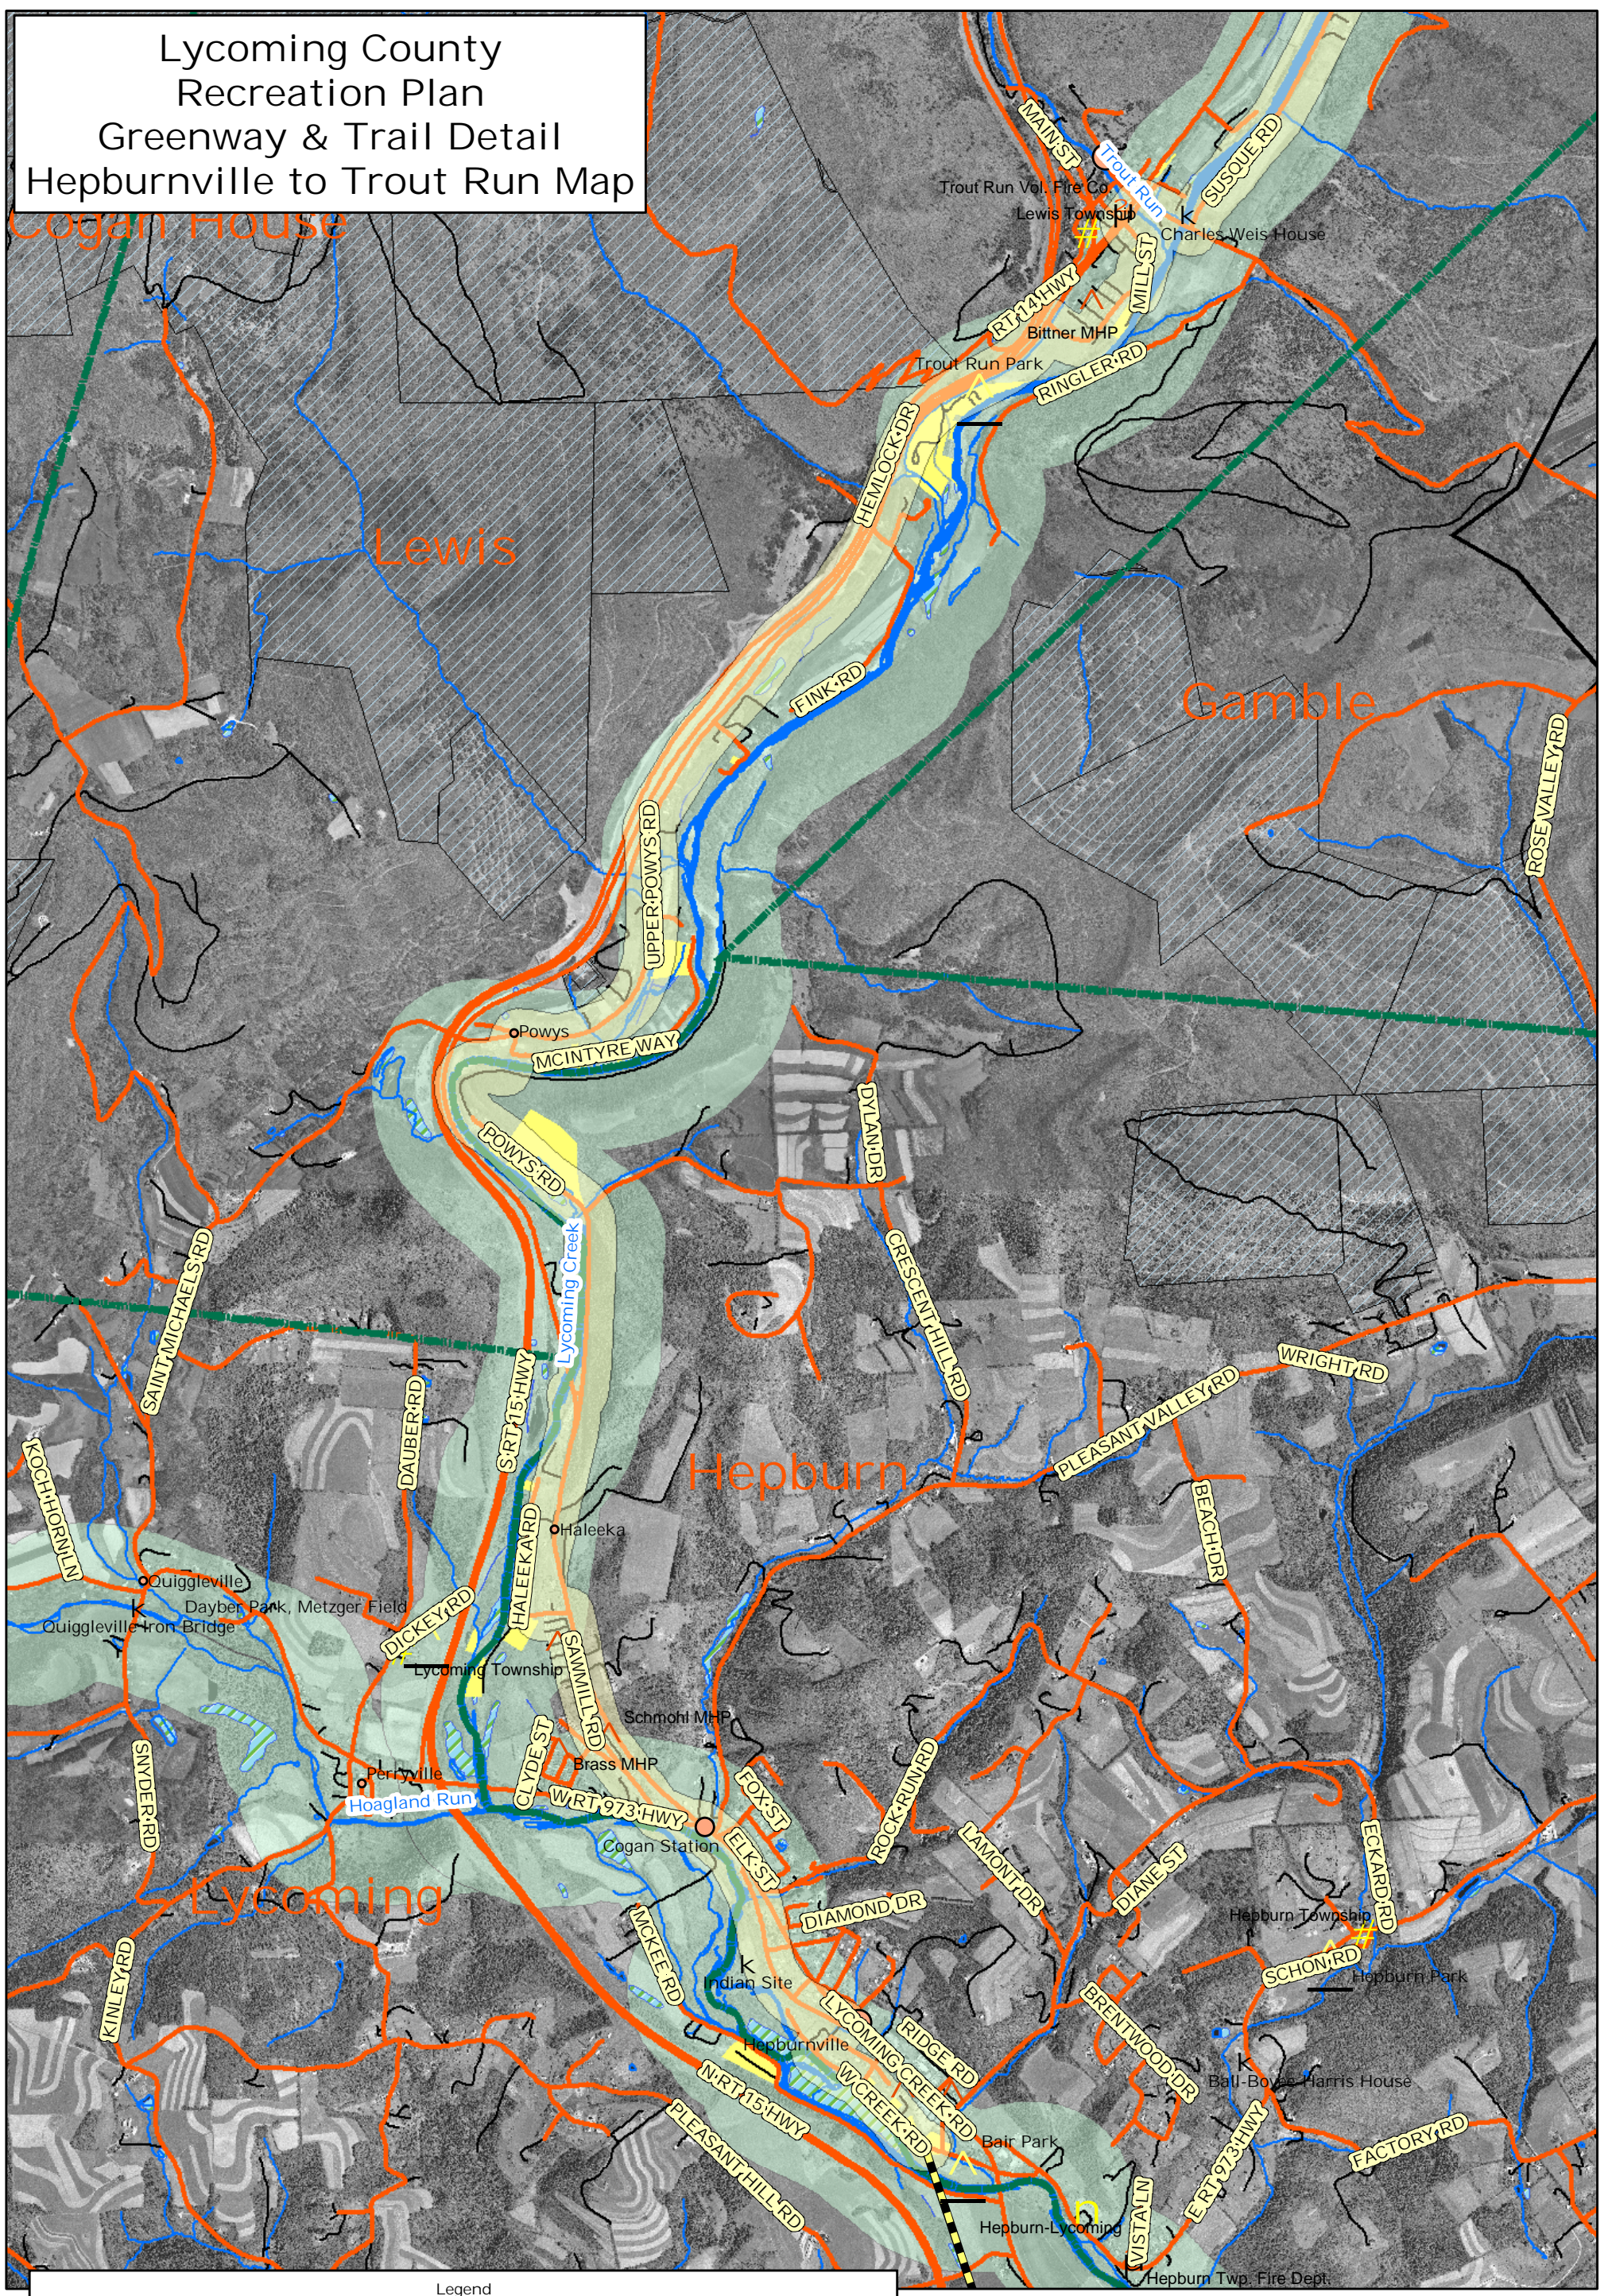

Lycoming County Recreation Plan Greenway & Trail Detail Hepburnville to Trout Run Map

Legend

City	Parks	Municipal Buildings	Municipal Boundaries	Campgrounds	Rail Trail
Major Borough	Public Recreation	Firehalls	Flood Buyouts	Hunting Camps	Existing Bike Path
Rural Center	Scenic Vistas	Mobile Home Parks	Wetlands	State Game Lands	Potential New Trails
Village	Historic Sites	Conservancy Easements	Natural Areas Inventory	State Forest Lands	Potential Trail Links
Settlement	Schools	Roads	Streams	Special State Trails	Greenways
		Watersheds		Other State Trails	

0 750 1,500 3,000 4,500 6,000 Feet

Map 29