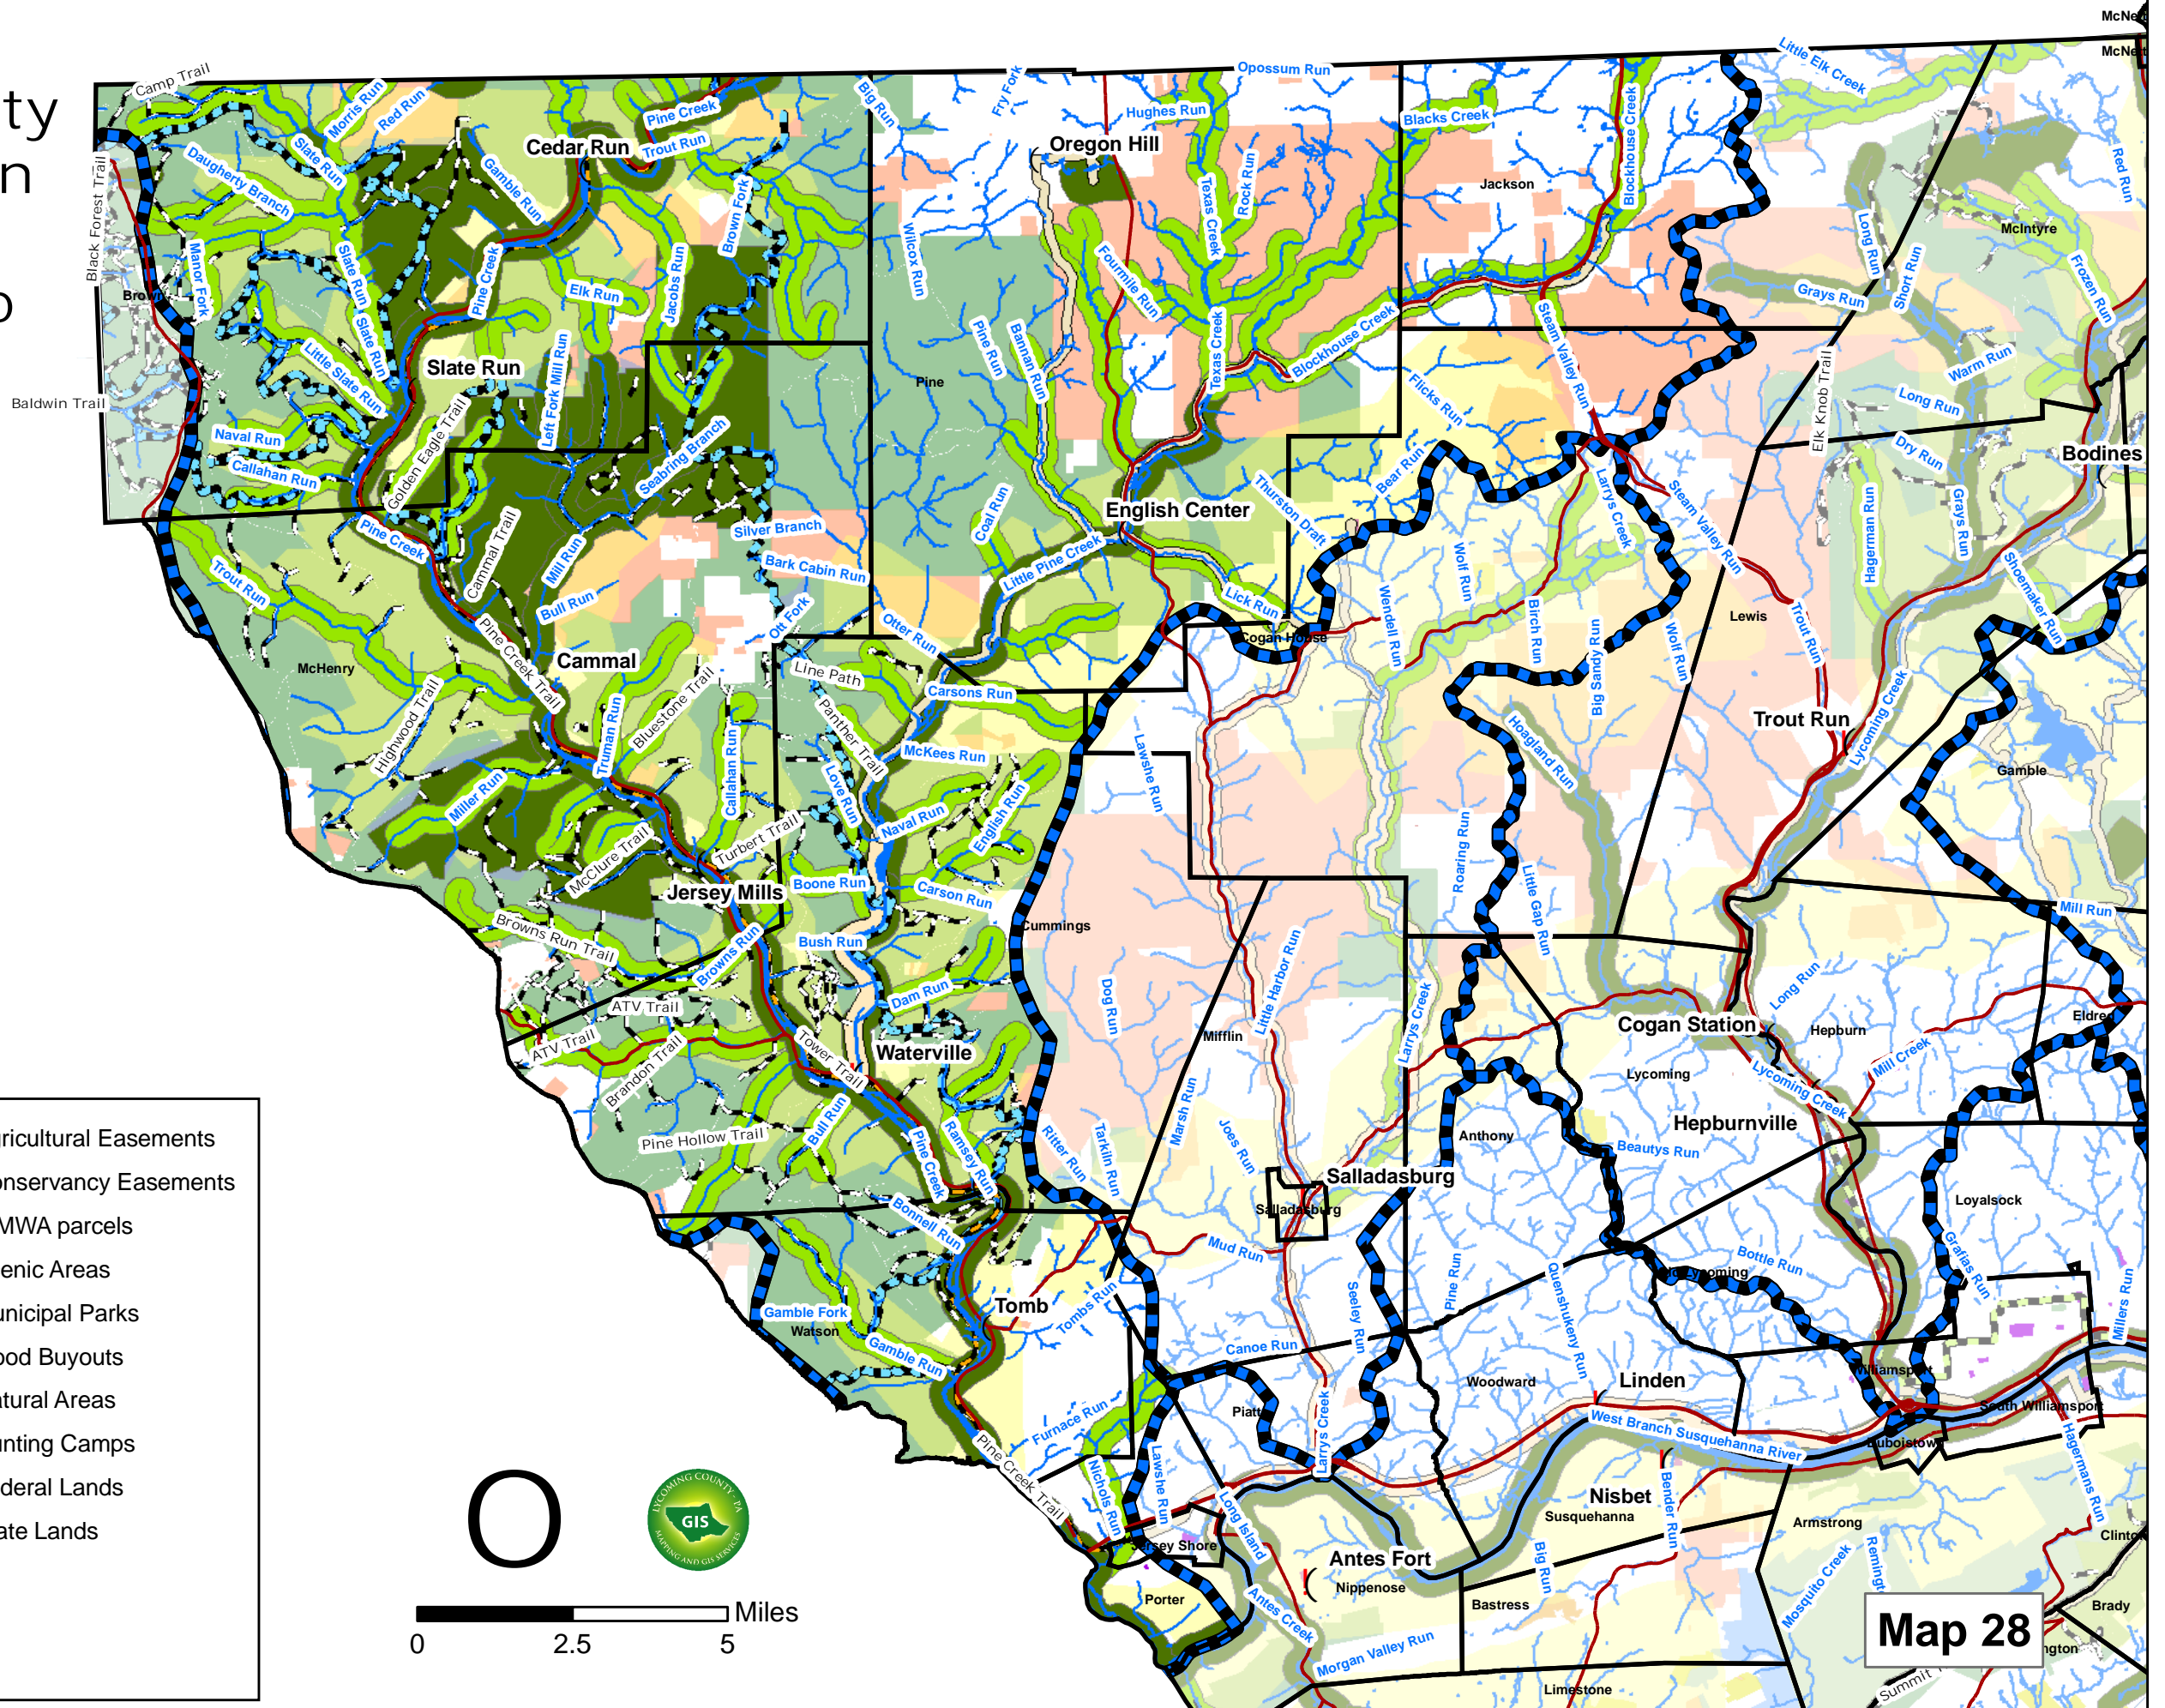

Lycoming County Recreation Plan Pine Creek Greenway Map

- | | |
|-------------------------|------------------------|
| High Priority Greenways | Agricultural Easements |
| Other Greenways | Conservancy Easements |
| Potential New Trails | WMWA parcels |
| Potential Trail Links | Scenic Areas |
| Main Roads | Municipal Parks |
| Streams | Flood Buyouts |
| Rural Center | Natural Areas |
| Village | Hunting Camps |
| Watersheds | Federal Lands |
| Special State Trails | State Lands |
| Other State Trails | |
| Existing Trails | |
| Rail Trail | |

Map 28