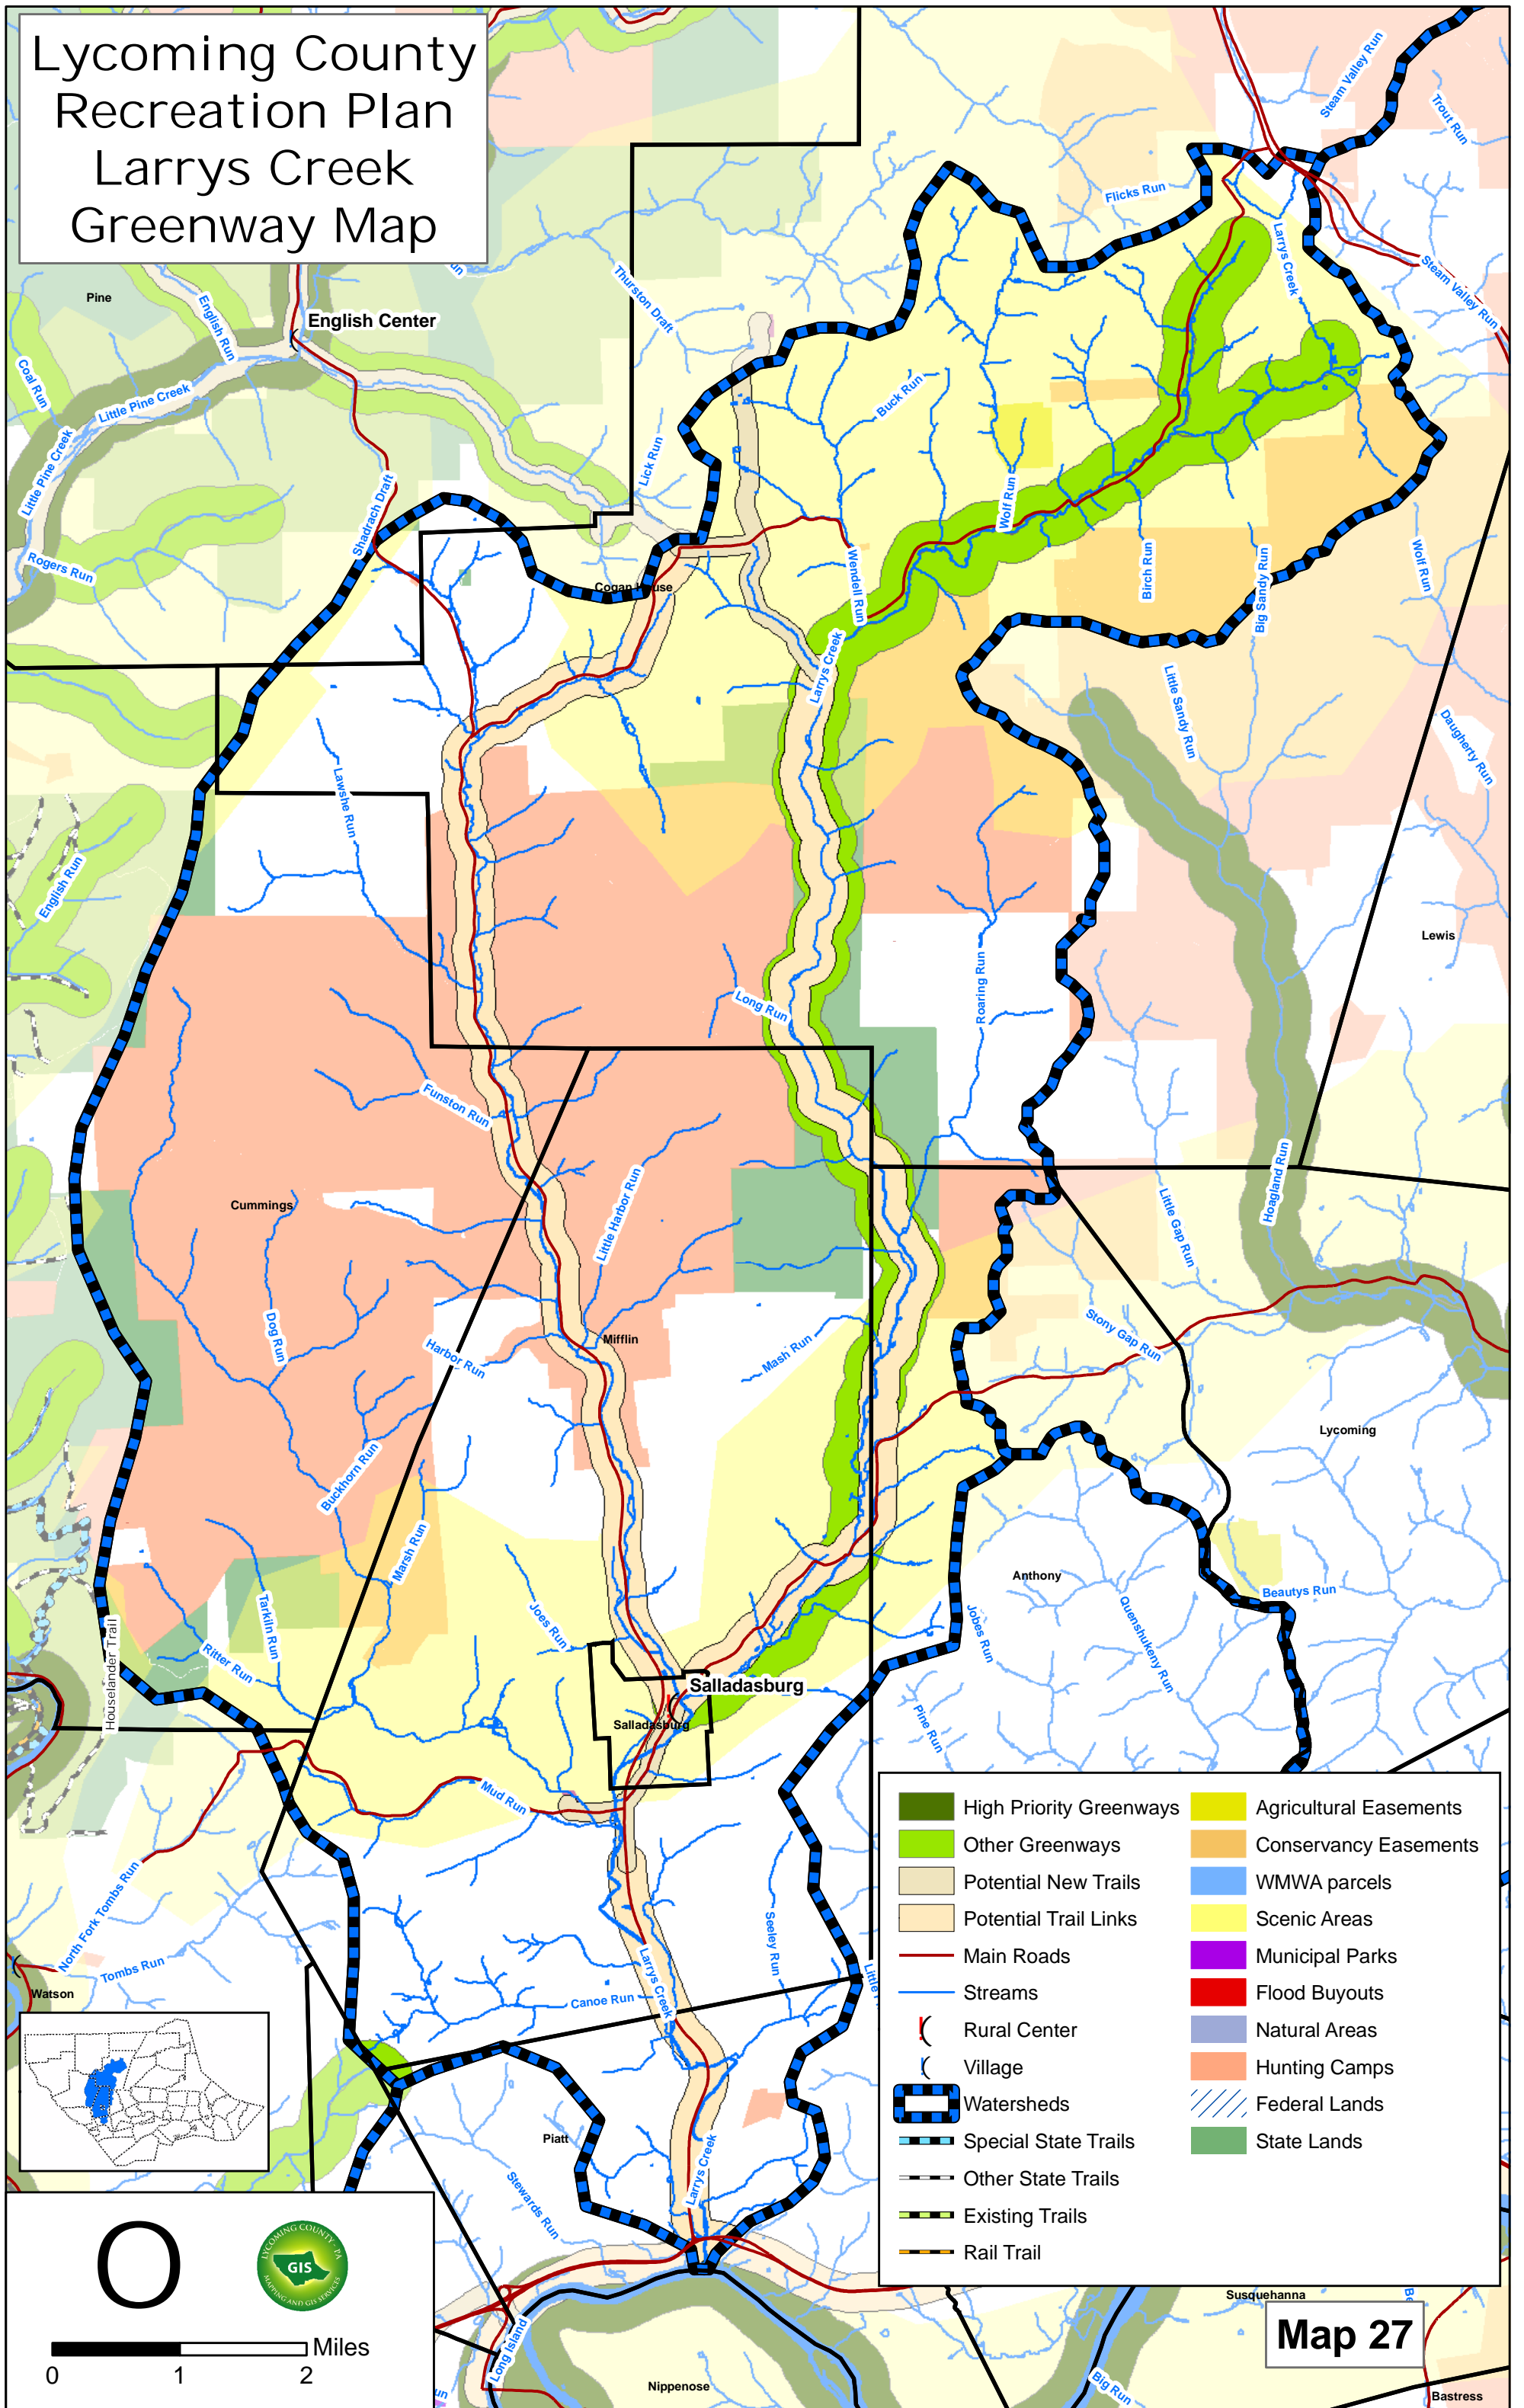

Lycoming County Recreation Plan Larrys Creek Greenway Map

- | | | | |
|--|-------------------------|--|------------------------|
| | High Priority Greenways | | Agricultural Easements |
| | Other Greenways | | Conservancy Easements |
| | Potential New Trails | | WMWA parcels |
| | Potential Trail Links | | Scenic Areas |
| | Main Roads | | Municipal Parks |
| | Streams | | Flood Buyouts |
| | Rural Center | | Natural Areas |
| | Village | | Hunting Camps |
| | Watersheds | | Federal Lands |
| | Special State Trails | | State Lands |
| | Other State Trails | | |
| | Existing Trails | | |
| | Rail Trail | | |