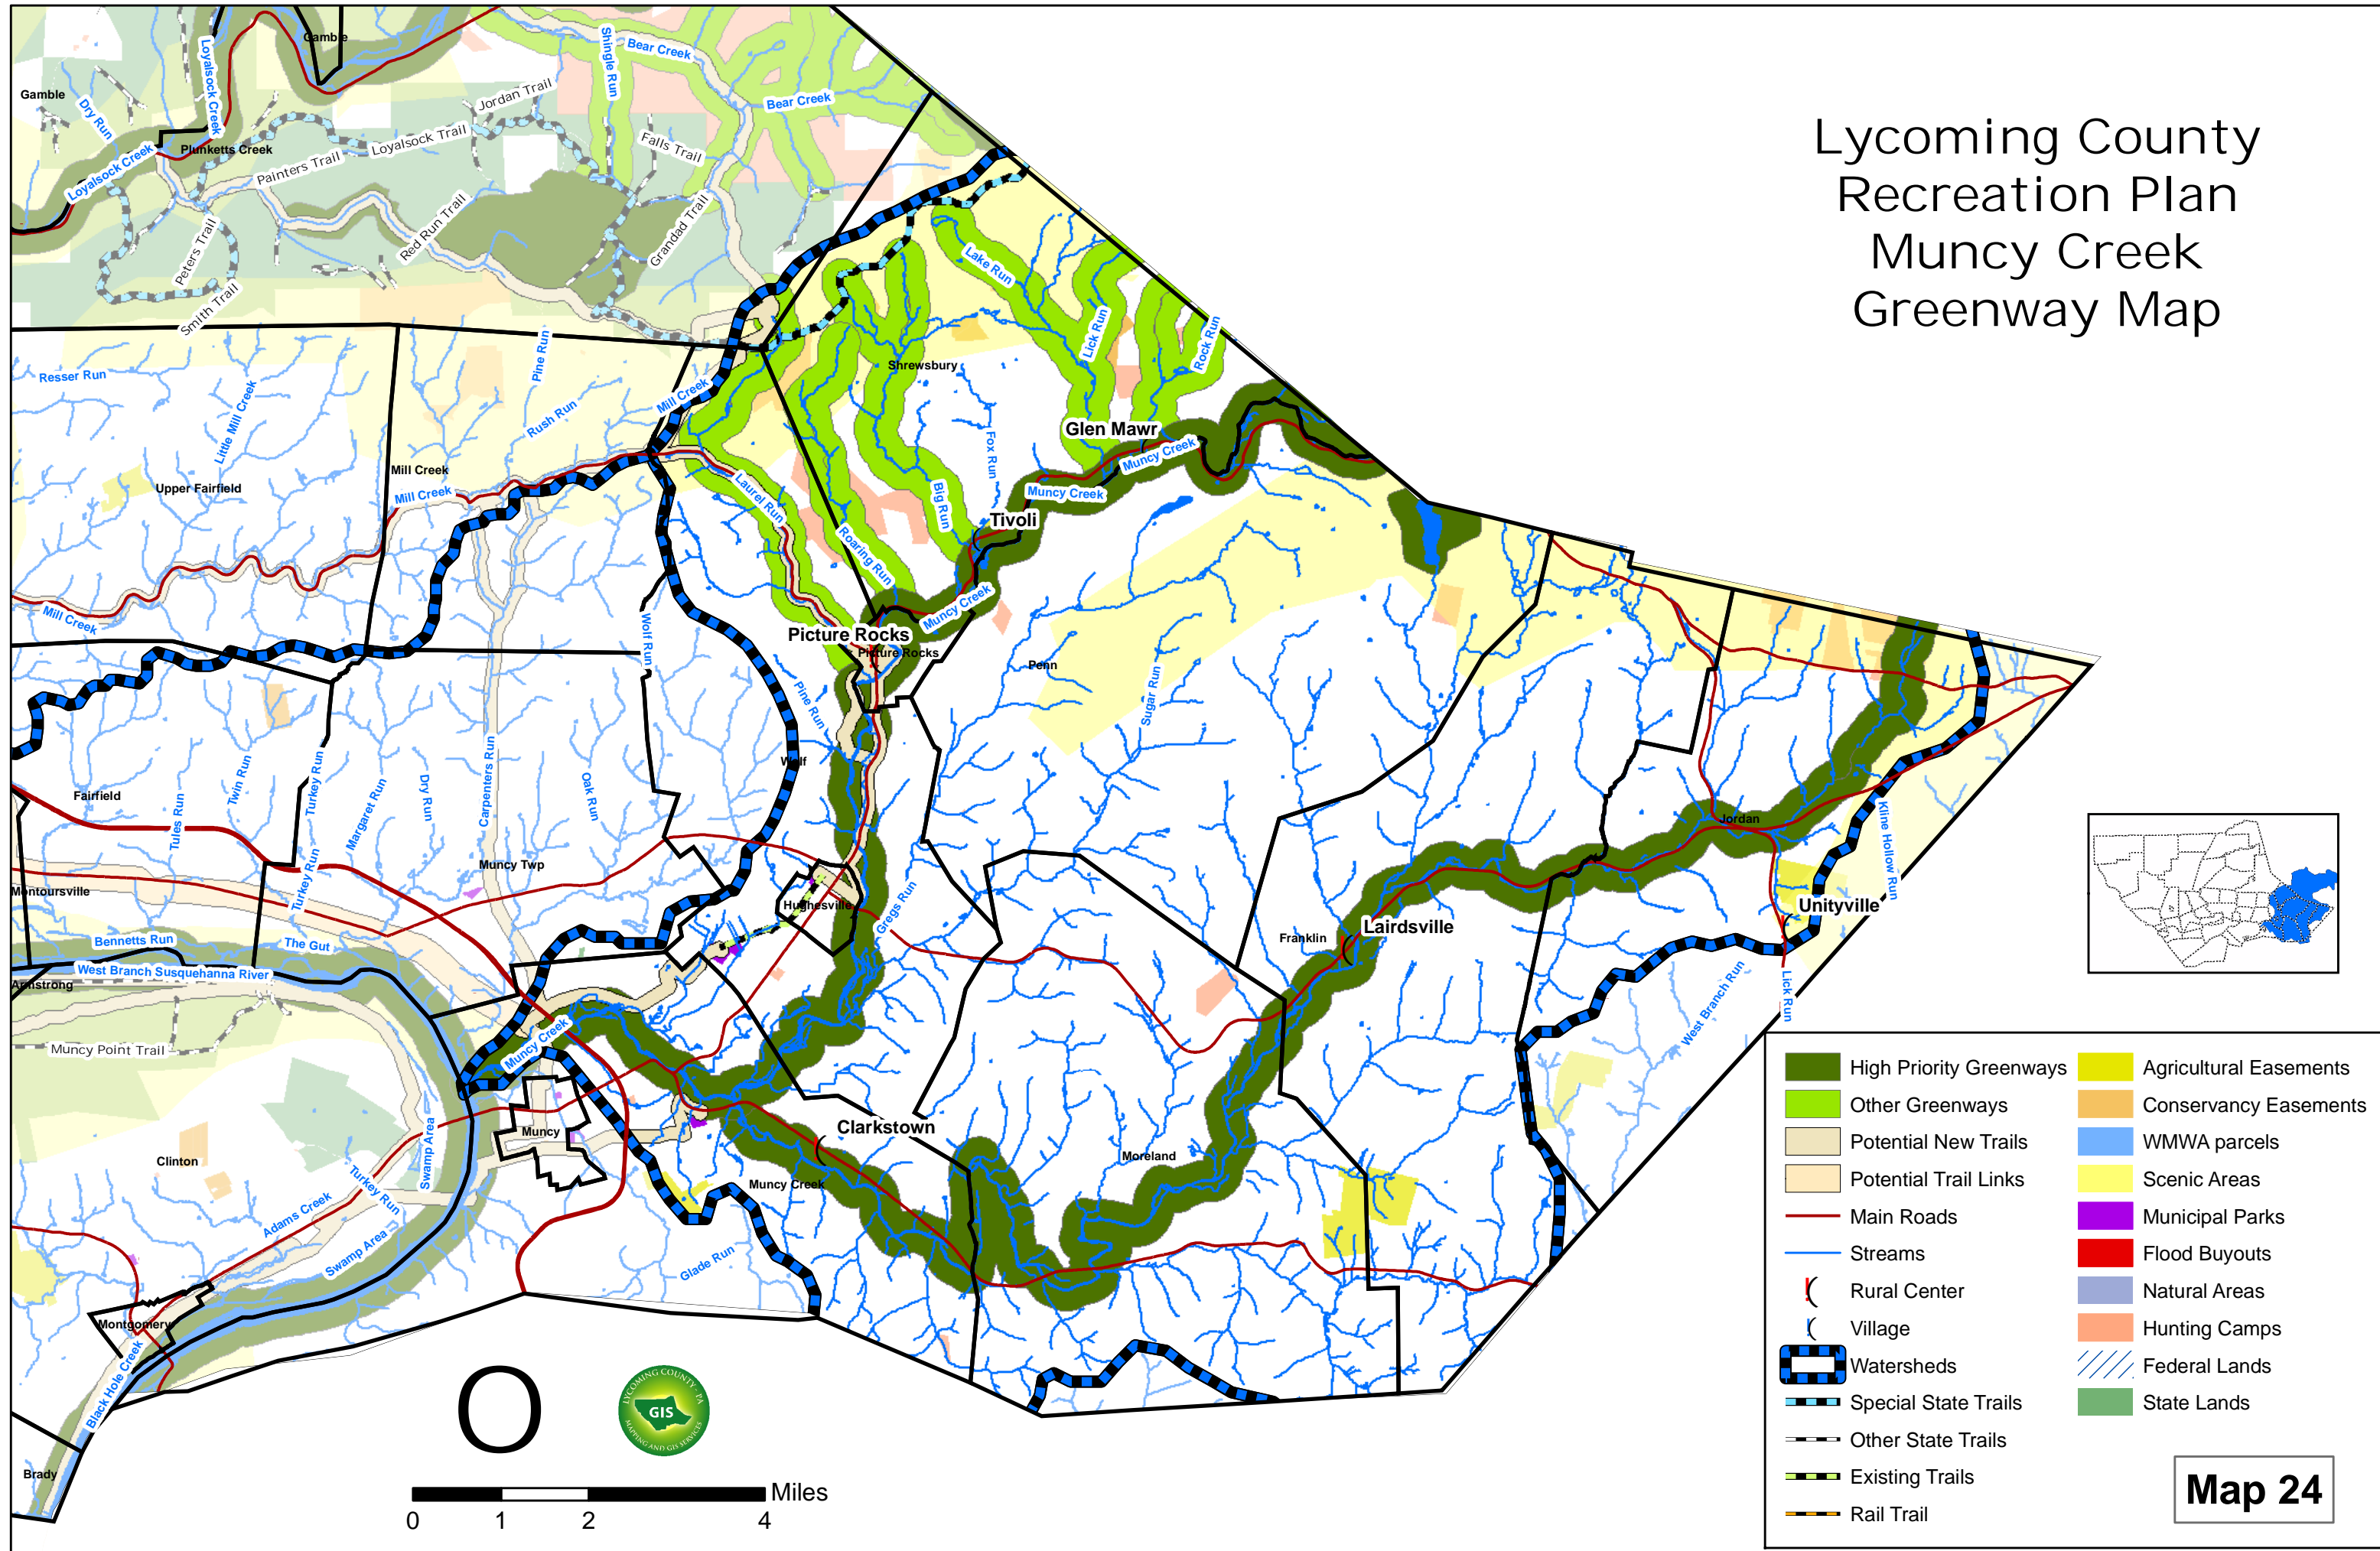

# Lycoming County Recreation Plan Muncy Creek Greenway Map

- |                         |                        |
|-------------------------|------------------------|
| High Priority Greenways | Agricultural Easements |
| Other Greenways         | Conservancy Easements  |
| Potential New Trails    | WMWA parcels           |
| Potential Trail Links   | Scenic Areas           |
| Main Roads              | Municipal Parks        |
| Streams                 | Flood Buyouts          |
| Rural Center            | Natural Areas          |
| Village                 | Hunting Camps          |
| Watersheds              | Federal Lands          |
| Special State Trails    | State Lands            |
| Other State Trails      |                        |
| Existing Trails         |                        |
| Rail Trail              |                        |