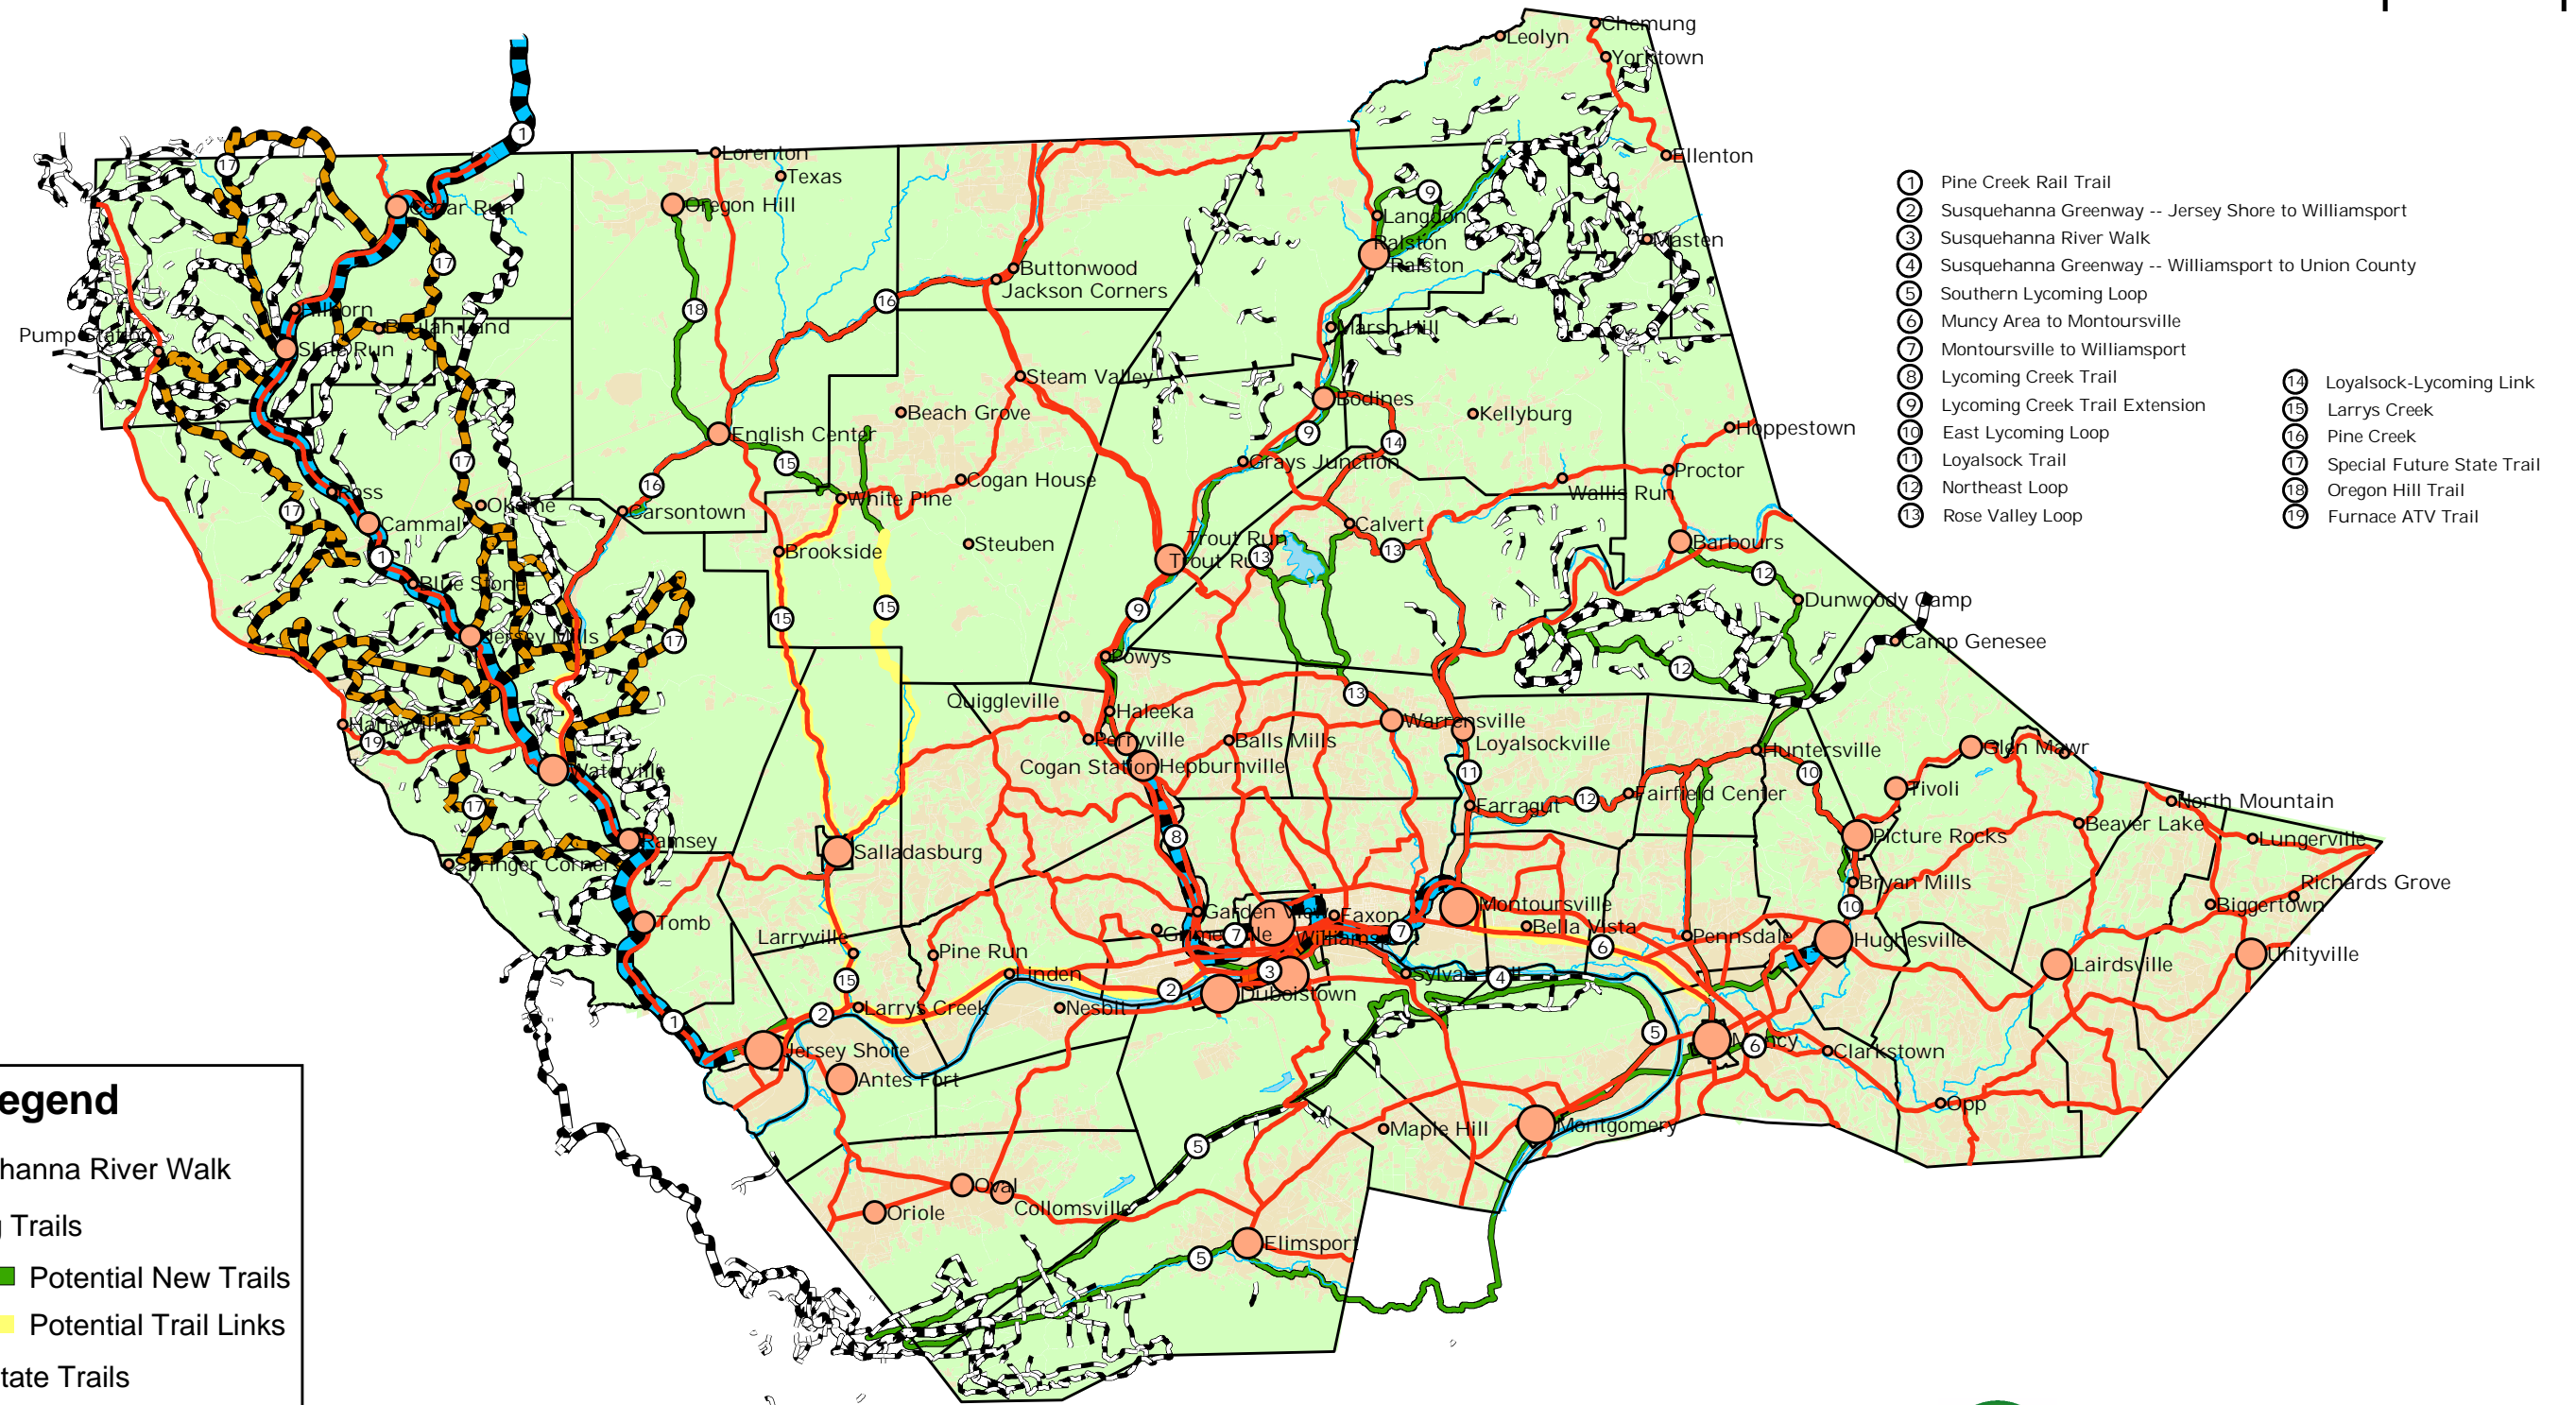

Lycoming County Recreation Plan Trail Network Concept Map

- ① Pine Creek Rail Trail
- ② Susquehanna Greenway -- Jersey Shore to Williamsport
- ③ Susquehanna River Walk
- ④ Susquehanna Greenway -- Williamsport to Union County
- ⑤ Southern Lycoming Loop
- ⑥ Muncy Area to Montoursville
- ⑦ Montoursville to Williamsport
- ⑧ Lycoming Creek Trail
- ⑨ Lycoming Creek Trail Extension
- ⑩ East Lycoming Loop
- ⑪ Loyalsock Trail
- ⑫ Northeast Loop
- ⑬ Rose Valley Loop
- ⑭ Loyalsock-Lycoming Link
- ⑮ Larrys Creek
- ⑯ Pine Creek
- ⑰ Special Future State Trail
- ⑱ Oregon Hill Trail
- ⑲ Furnace ATV Trail

Legend

- Susquehanna River Walk
- Existing Trails
- Potential New Trails
- Potential Trail Links
- Other State Trails
- Special State Trails
- Special Future State Trails
- Main Roads
- Main Streams