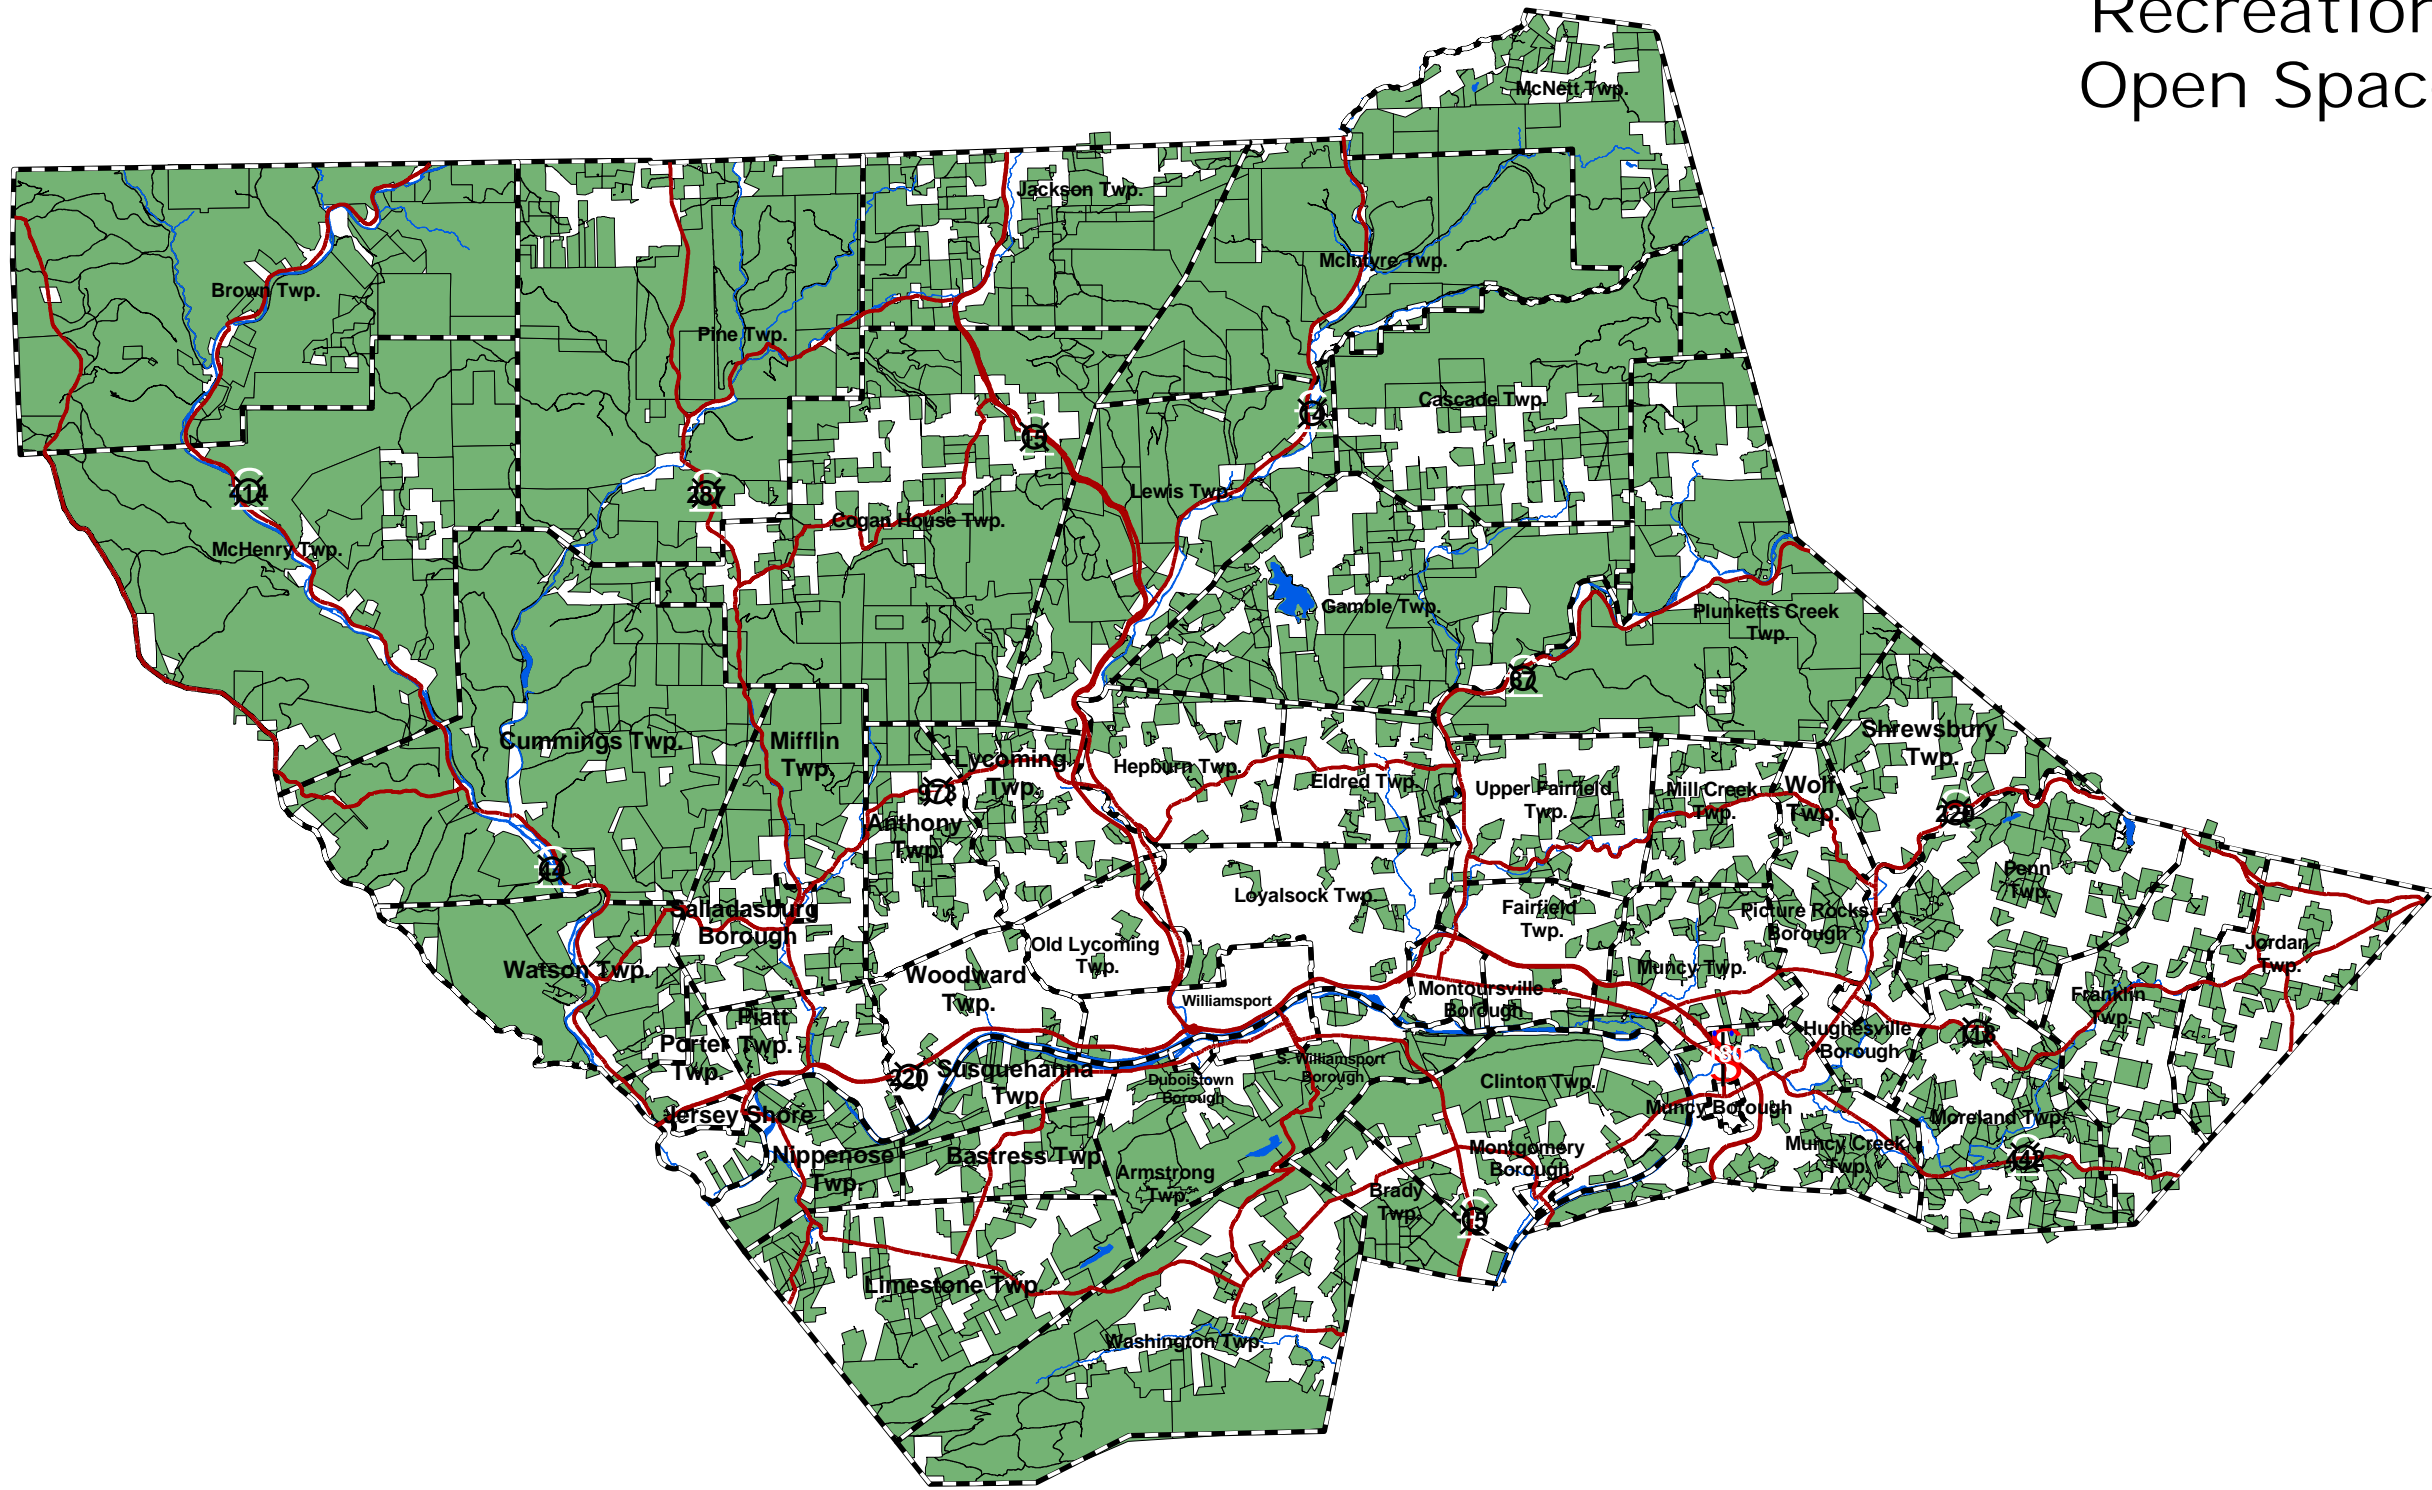

Lycoming County Recreation Plan Open Space Map

Open Space

-  Open Space / 100+ Acres
-  Main Streams

 Miles