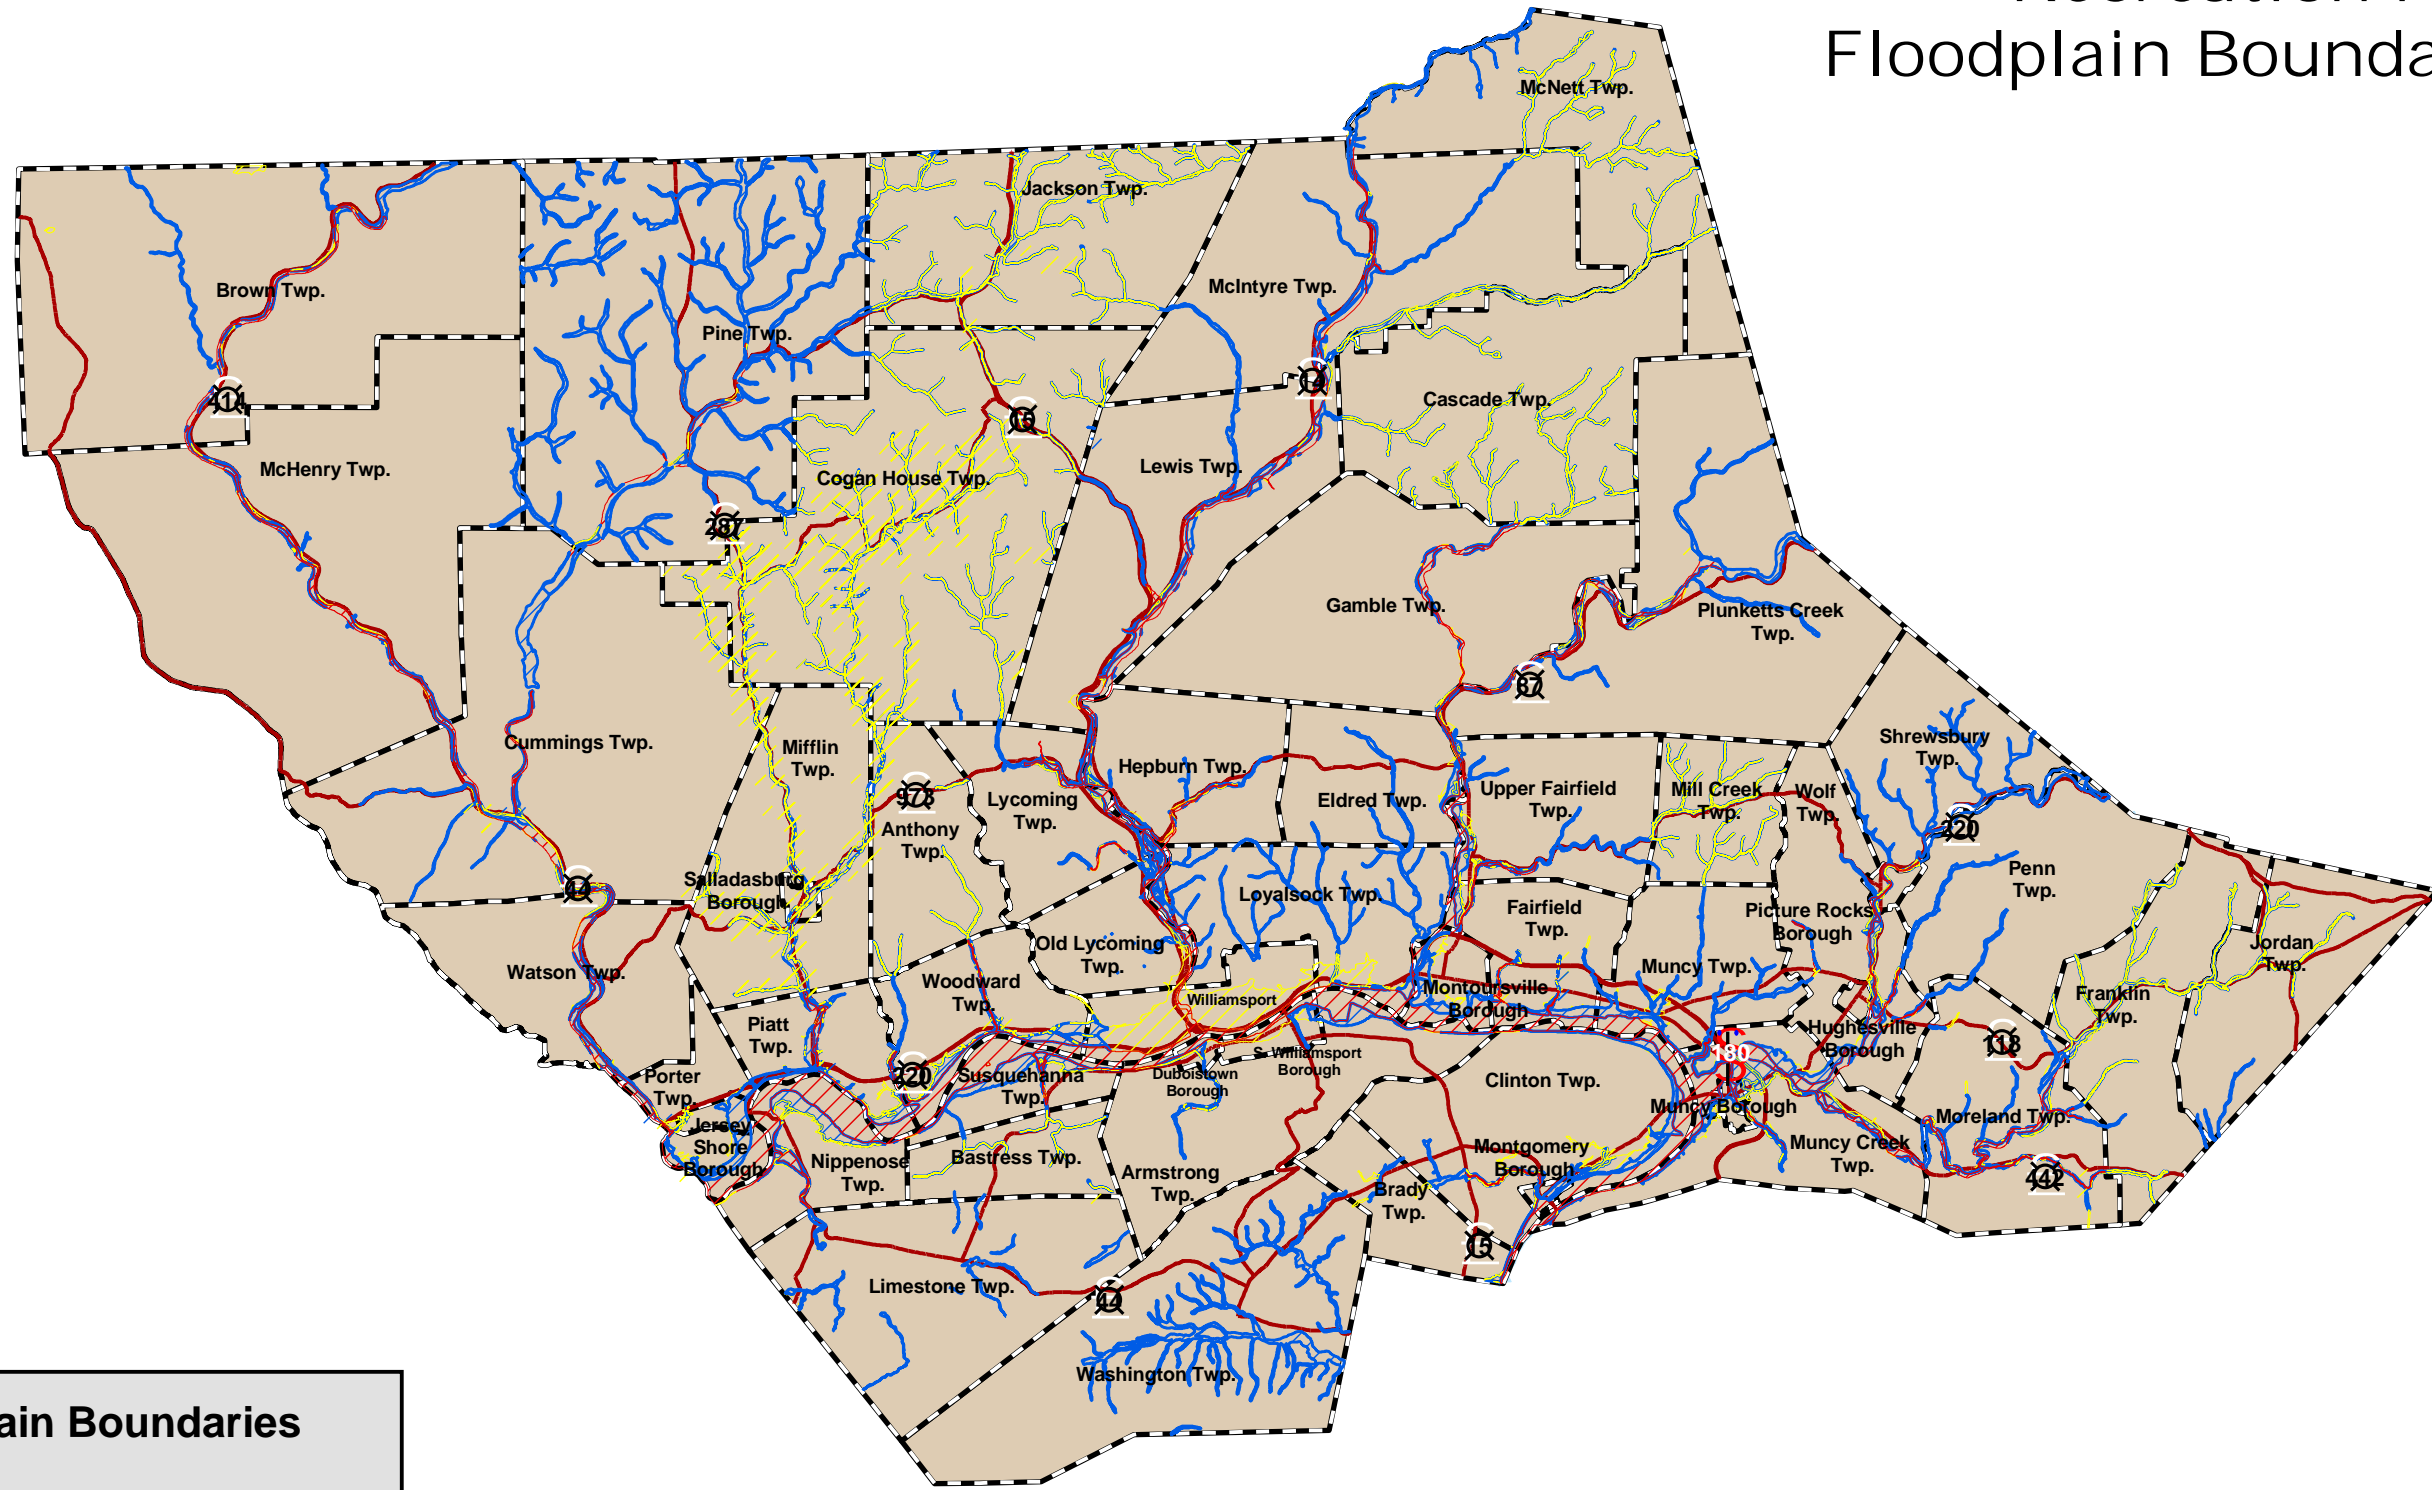

Lycoming County Recreation Plan Floodplain Boundaries Map

Floodplain Boundaries

-  Floodway
-  Flood Fringe & General Floodplain
-  500 Yr. Floodplain
-  Main Streams