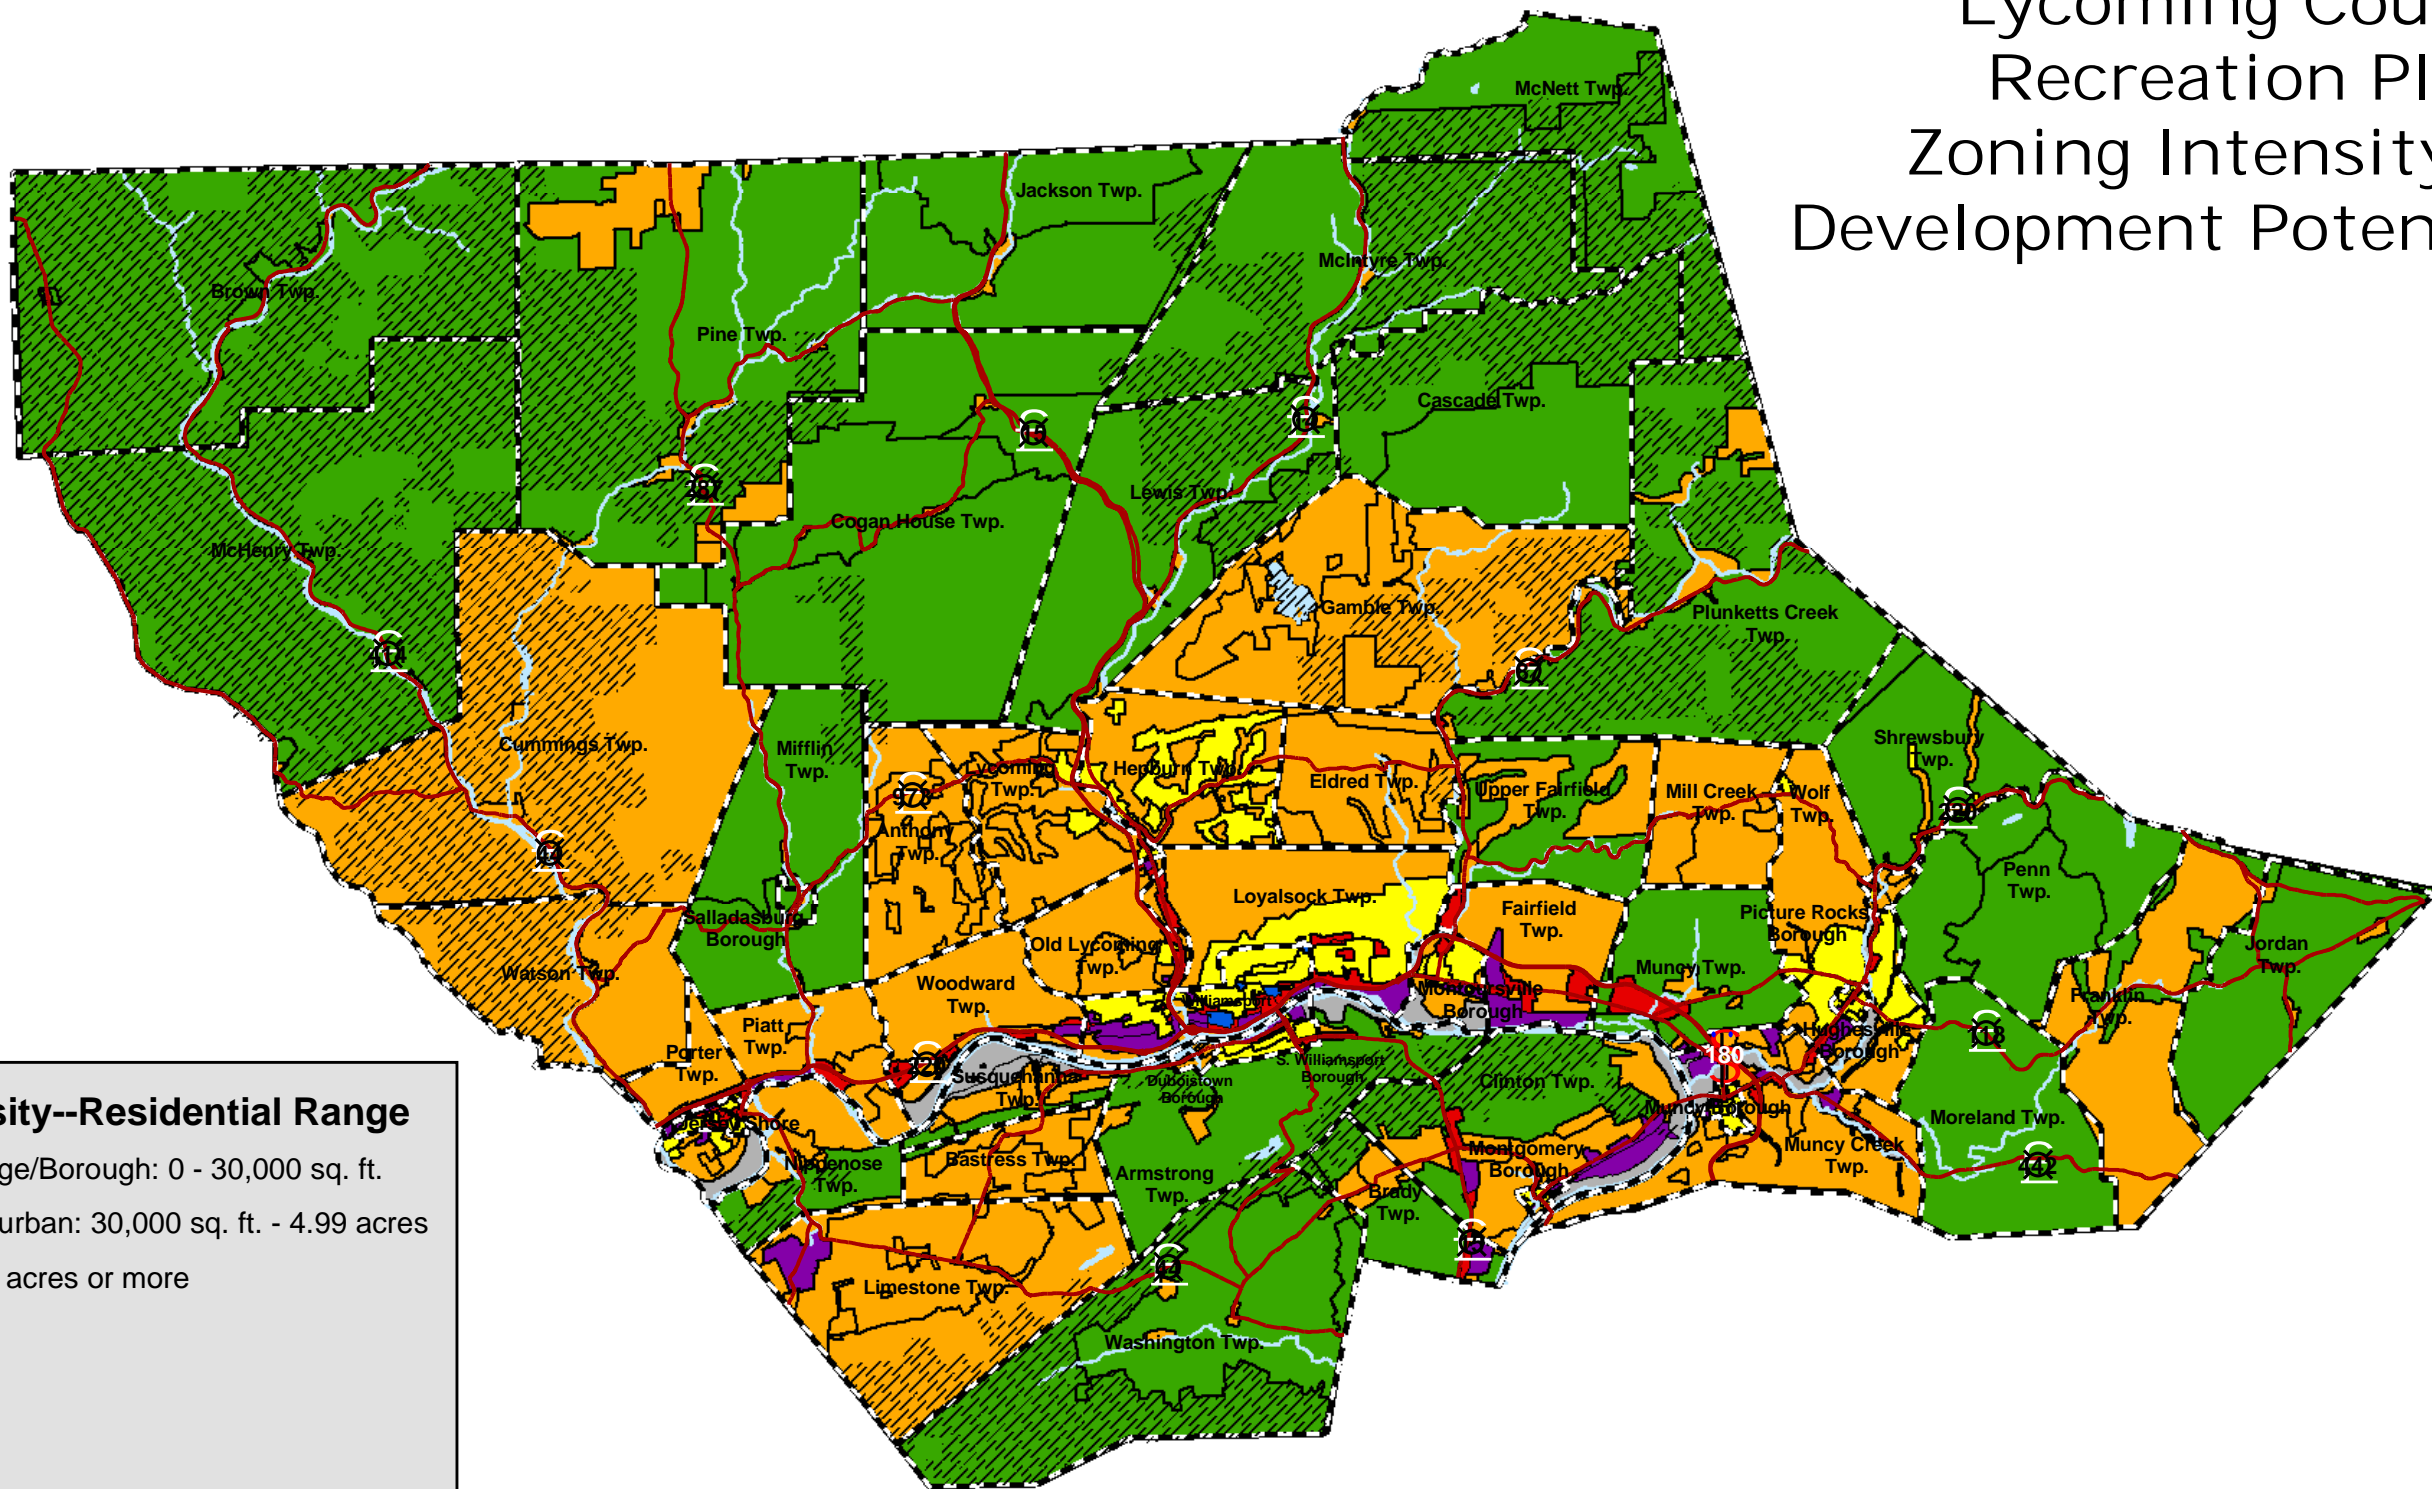

# Lycoming County Recreation Plan Zoning Intensity for Development Potential Map

## Zoning Intensity--Residential Range

- Urban/Village/Borough: 0 - 30,000 sq. ft.
- Estate/Suburban: 30,000 sq. ft. - 4.99 acres
- Rural: 5.00 acres or more
- Comm
- Ind
- Inst
- FW
- State Parcels
- Main Streams
- Main Roads
- Municipal Boundaries
- Zoning Boundary