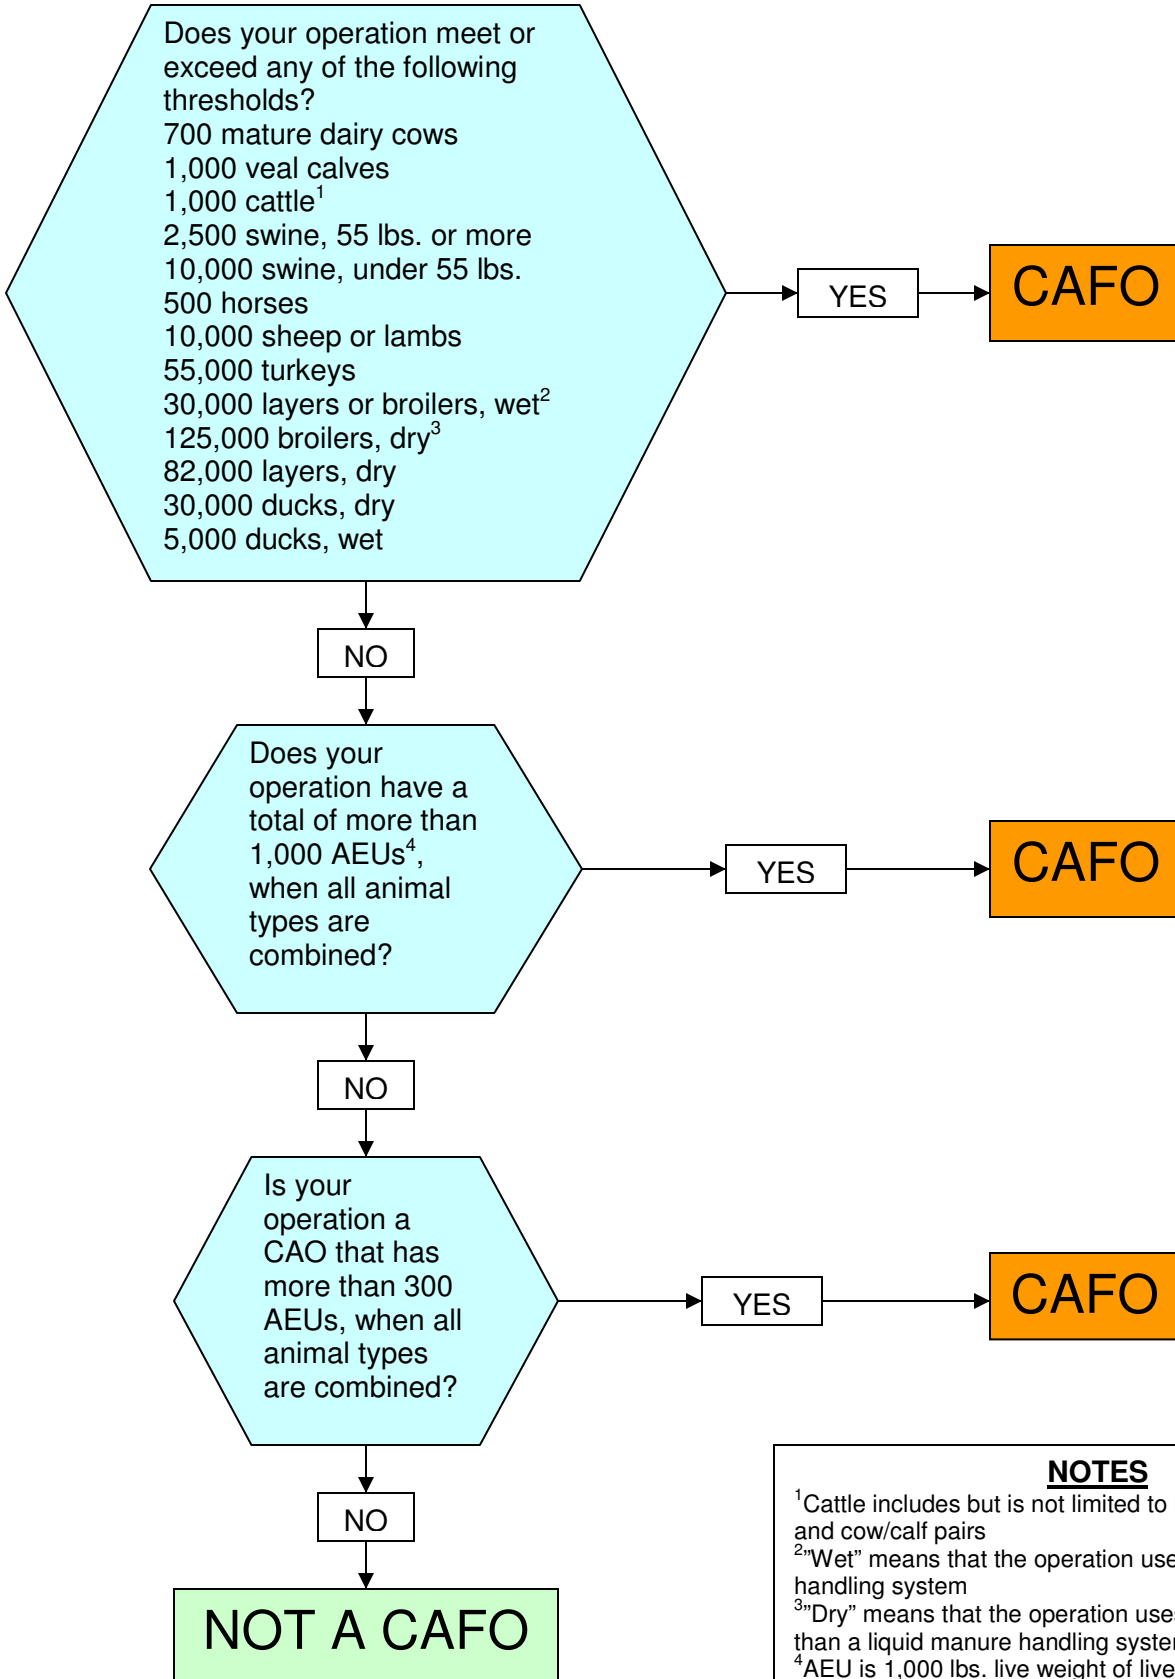

# IS MY OPERATION A CAFO ?

## NOTES

<sup>1</sup>Cattle includes but is not limited to heifers, steers, bulls, and cow/calf pairs

<sup>2</sup>"Wet" means that the operation uses a liquid manure handling system

<sup>3</sup>"Dry" means that the operation uses something other than a liquid manure handling system

<sup>4</sup>AEU is 1,000 lbs. live weight of livestock or poultry animals